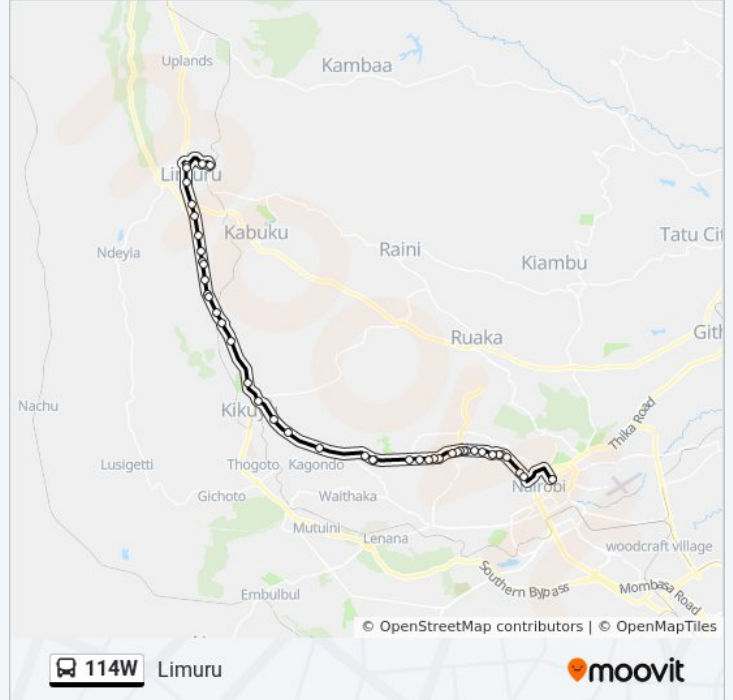

 114W

Limuru

[View In Website Mode](#)

The 114W bus line (Limuru) has 2 routes. For regular weekdays, their operation hours are:

(1) Limuru: 6:00 AM - 8:55 PM(2) Ngara: 6:00 AM - 8:55 PM

Use the Moovit App to find the closest 114W bus station near you and find out when is the next 114W bus arriving.

Direction: Limuru

44 stops

[VIEW LINE SCHEDULE](#)

Ngara
Chiromo
Chiromo
Westlands
St. Marks
Lions Place
Brookside
Aacc/Safaricom/Church Road
Aga Khan High School
Abc Place Stage
Abc Place Entrance
James Gichuru Junction
Kari
Nairobi School
Deloitte
Afralti
Kianda School
Sodom
Kangemi Market
Custoil
Nne Market/Sokoni
Kabete Police Station

114W bus Info

Direction: Limuru

Stops: 44

Trip Duration: 94 min

Line Summary:

Kinoo
 Mutiga
 Rungiri
 Gitaru
 Sigona
 Zopen
 Gicini
 Muguga
 Ika Ithano
 Ika Ithano
 Ha Joram
 Chunga Mali
 Chunga Mali
 Rironi
 Rironi
 Kampala
 Kamandura
 Kamirithu
 Kwa Mbira
 Kwa Mbira
 Kwa Do
 Limuru Town Terminal

Direction: Ngara

55 stops

[VIEW LINE SCHEDULE](#)

Limuru Town Terminal
 Kamirithu
 Kamandura
 Junction
 Kambembe
 Arimis
 Rironi

114W bus Time Schedule

Ngara Route Timetable:

Sunday	6:00 AM - 8:55 PM
Monday	6:00 AM - 8:55 PM
Tuesday	6:00 AM - 8:55 PM
Wednesday	6:00 AM - 8:55 PM
Thursday	6:00 AM - 8:55 PM
Friday	6:00 AM - 8:55 PM
Saturday	6:00 AM - 8:55 PM