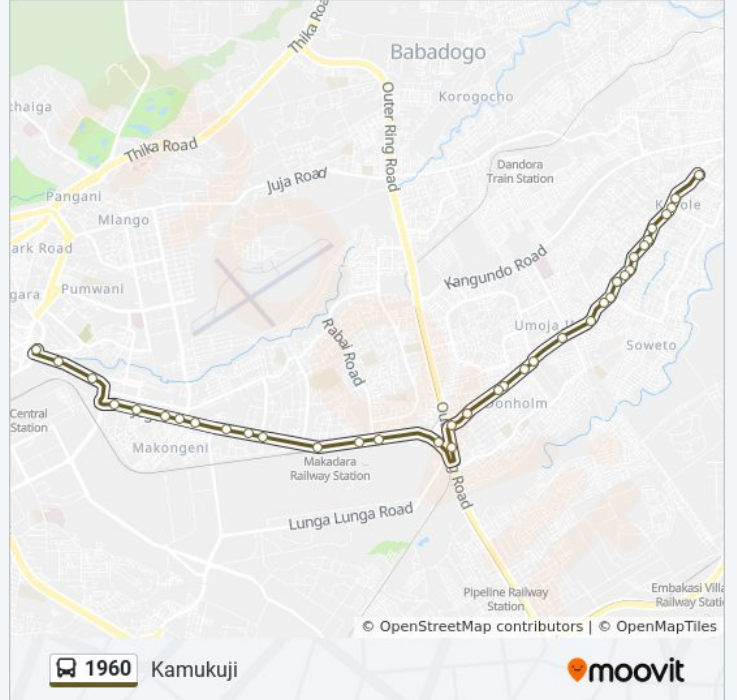

1960 bus Info

Direction: Kamukuji

Stops: 37

Trip Duration: 72 min

Line Summary:

Donholm Roundabout

Tom Mboya Hall

Hamza

Total Jogoo Road

Makadara

Uchumi Jogoo Road

Posta

Church Army

Makongeni

Maziwa

Kaloleni

City Stadium Stage

Nacico

Country Bus

Ladhes Road/Otc

Direction: Kayole

41 stops

[VIEW LINE SCHEDULE](#)

Ladhes Road/Otc

1960 bus Info

Direction: Kayole

Stops: 41

Trip Duration: 80 min

Line Summary:

Car Wash

Manyanja Road Round About

Manyanja Road Round About