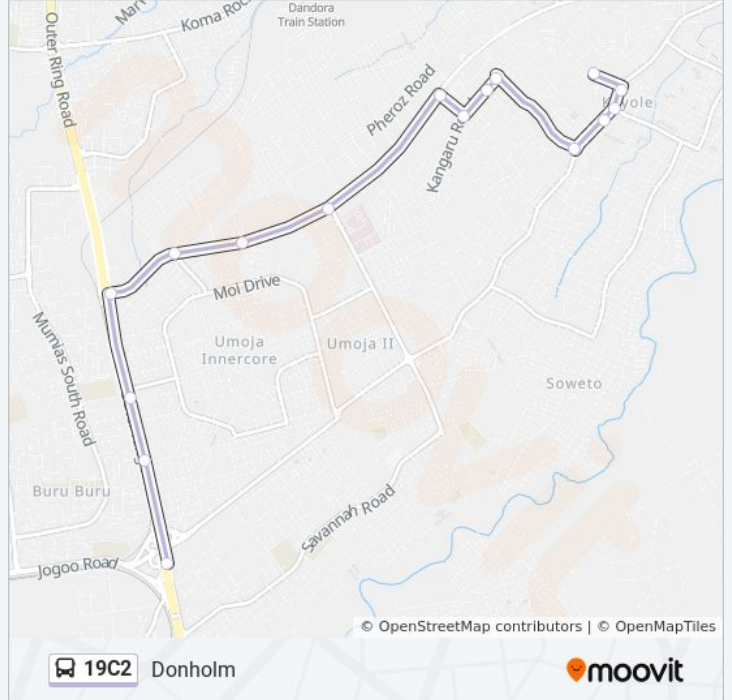

## Direction: Donholm

16 stops

[VIEW LINE SCHEDULE](#)

Mkanju Court  
Step 1  
Tushauriane  
Tushauriane  
Kanisani  
Rounda  
Sector 3b  
View Park  
Kona/Junction  
Mama Lucy Hospital  
East Capital  
Junction /Umoja  
Caltex  
Mtindwa  
Stella  
Umoja Stage

## 19C2 bus Info

**Direction:** Donholm

**Stops:** 16

**Trip Duration:** 30 min

**Line Summary:**

**Direction: Komarocks**

22 stops

[VIEW LINE SCHEDULE](#)

- Umoja Stage
- Mtindwa
- Caltex
- Umoja Junction
- Umoja 3
- Mama Lucy
- Supa Loaf
- Koma Junction
- Phase 4/View Park
- Infill B
- Infill B
- Sector 3b
- Rounda
- Phase1 Market
- Phase1 Market
- Mvinje Court
- Mukokoa Court
- Msi Court

**19C2 bus Info**

**Direction:** Komarocks

**Stops:** 22

**Trip Duration:** 42 min

**Line Summary:**

Mbuyu Court

Msaponi Court

Msaponi Court