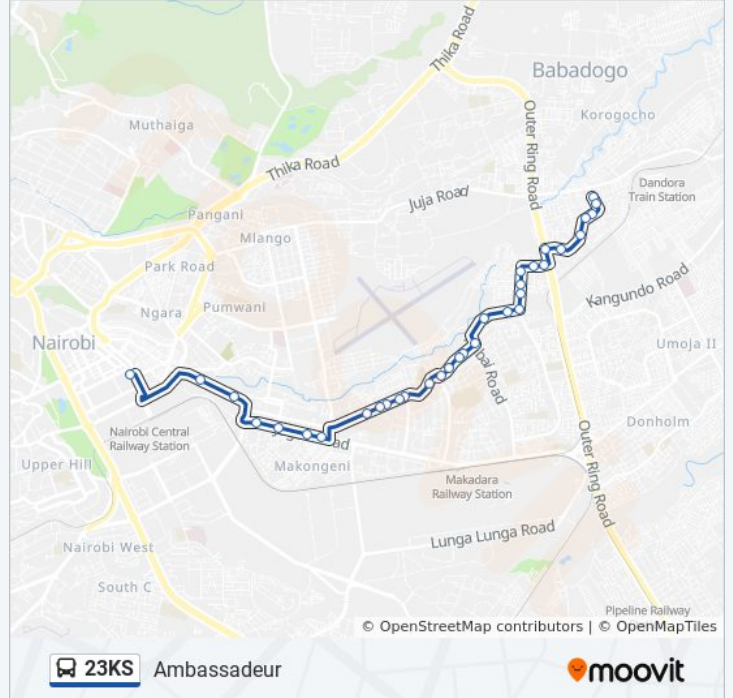

 23KS

Ambassadeur

View In Website Mode

The 23KS bus line (Ambassadeur) has 2 routes. For regular weekdays, their operation hours are:

(1) Ambassadeur: 6:00 AM - 8:56 PM (2) Kariobangi South: 6:00 AM - 8:56 PM

Use the Moovit App to find the closest 23KS bus station near you and find out when is the next 23KS bus arriving.

Direction: Ambassadeur

33 stops

[VIEW LINE SCHEDULE](#)

Kariobangi South Estate/Deliverance Church

23KS bus Info

Direction: Ambassadeur

Stops: 33

Trip Duration: 68 min

Line Summary:

Bahati Stage

Ngorofani Pcea Bahati

Bahati Clinic

Direction: Kariobangi South

26 stops

[VIEW LINE SCHEDULE](#)

Ambassadeur

City Stadium Stage

Shauri Moyo

Maziwa

Rikana