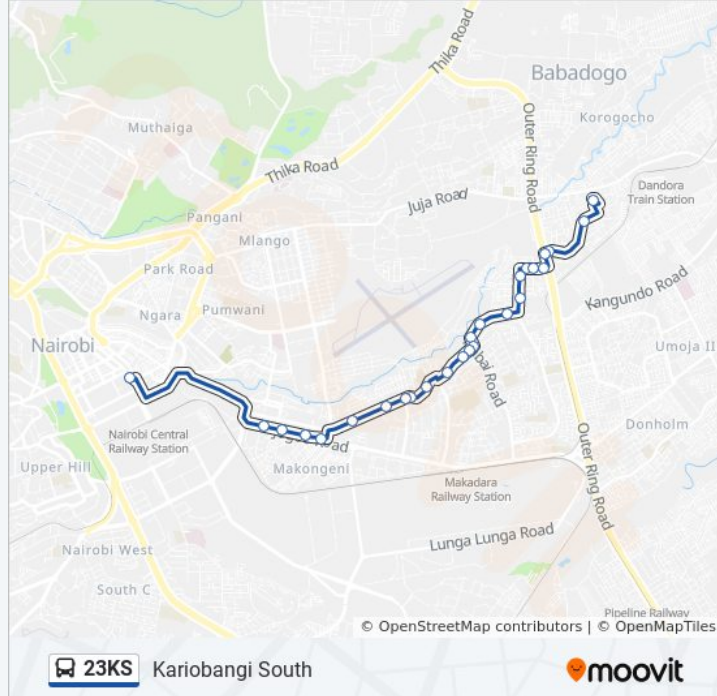

Phase 1 Stage

Phase 1 Stage/Sos

Outer Mwisho

Pioneer Estate

Civil Servants Total Petrol Station

Civil Servants Southend Bar

Friends Inn

Kariobangi South Estate/Deliverance Church

23KS bus time schedules and route maps are available in an offline PDF at moovitapp.com. Use the [Moovit App](#) to see live bus times, train schedule or subway schedule, and step-by-step directions for all public transit in Nairobi.

[About Moovit](#) • [MaaS Solutions](#) • [Supported Countries](#) • [Mooviter Community](#)

© 2023 Moovit - All Rights Reserved

Check Live Arrival Times