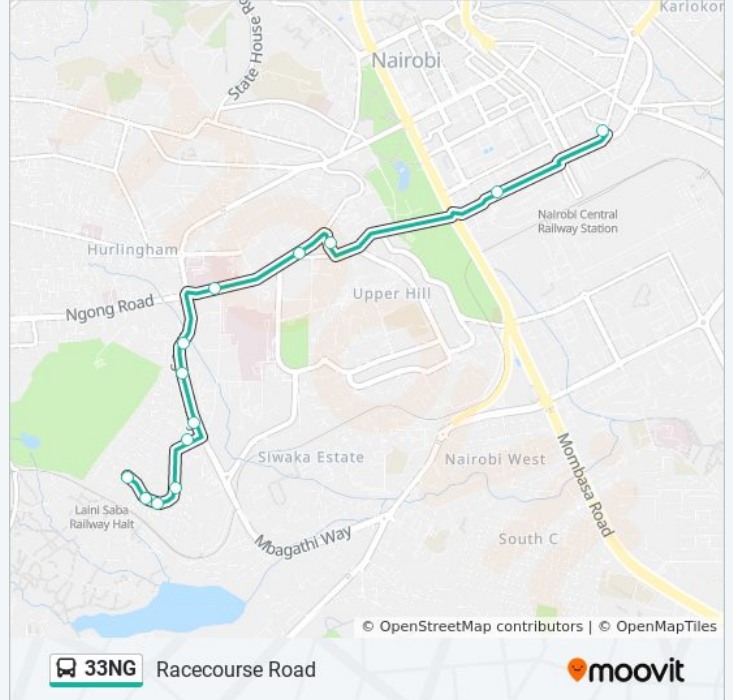

## Direction: Ngumo

8 stops

[VIEW LINE SCHEDULE](#)

St.Peters Clavers Primary School/Salvation Army/Otc

Nairobi Area Police Traffic Headquarters

Kenyatta National Hospital

Kenyatta Market

Sunview Estate

## 33NG bus Info

**Direction:** Ngumo

**Stops:** 8

**Trip Duration:** 20 min

**Line Summary:**

**Direction: Racecourse Road**

13 stops

[VIEW LINE SCHEDULE](#)

**33NG bus Time Schedule**

Racecourse Road Route Timetable:

Sunday	6:00 AM - 8:55 PM
Monday	6:00 AM - 8:55 PM
Tuesday	6:00 AM - 8:55 PM
Wednesday	6:00 AM - 8:55 PM
Thursday	6:00 AM - 8:55 PM
Friday	6:00 AM - 8:55 PM
Saturday	6:00 AM - 8:55 PM

**33NG bus Info**

**Direction:** Racecourse Road

**Stops:** 13

**Trip Duration:** 25 min

**Line Summary:**

33NG bus time schedules and route maps are available in an offline PDF at [moovitapp.com](https://moovitapp.com). Use the [Moovit App](#) to see live bus times, train schedule or subway schedule, and step-by-step directions for all public transit in Nairobi.