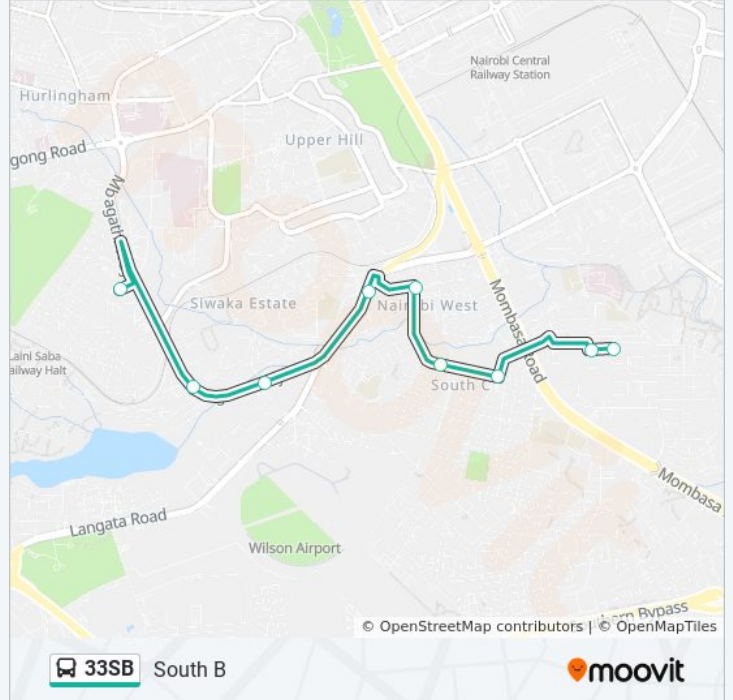

## Direction: Ngumo

9 stops

[VIEW LINE SCHEDULE](#)

South B Stage

Our Lady Of Mercy

South B Shopping Centre

Madaraka Flyover

Shell/T-Mall

## 33SB bus Info

**Direction:** Ngumo

**Stops:** 9

**Trip Duration:** 16 min

**Line Summary:**

**Direction: South B**

9 stops

[VIEW LINE SCHEDULE](#)

- Ngumo Stage
- Highrise
- Total/Strathmore
- Madaraka Flyover
- Discount
- Mosque
- South B Shopping Centre
- Our Lady Of Mercy
- South B Stage

**33SB bus Time Schedule**

South B Route Timetable:

Sunday	6:00 AM - 8:55 PM
Monday	6:00 AM - 8:55 PM
Tuesday	6:00 AM - 8:55 PM
Wednesday	6:00 AM - 8:55 PM
Thursday	6:00 AM - 8:55 PM
Friday	6:00 AM - 8:55 PM
Saturday	6:00 AM - 8:55 PM

**33SB bus Info**

**Direction:** South B

**Stops:** 9

**Trip Duration:** 16 min

**Line Summary:**

33SB bus time schedules and route maps are available in an offline PDF at [moovitapp.com](https://moovitapp.com). Use the [Moovit App](#) to see live bus times, train schedule or subway schedule, and step-by-step directions for all public transit in Nairobi.