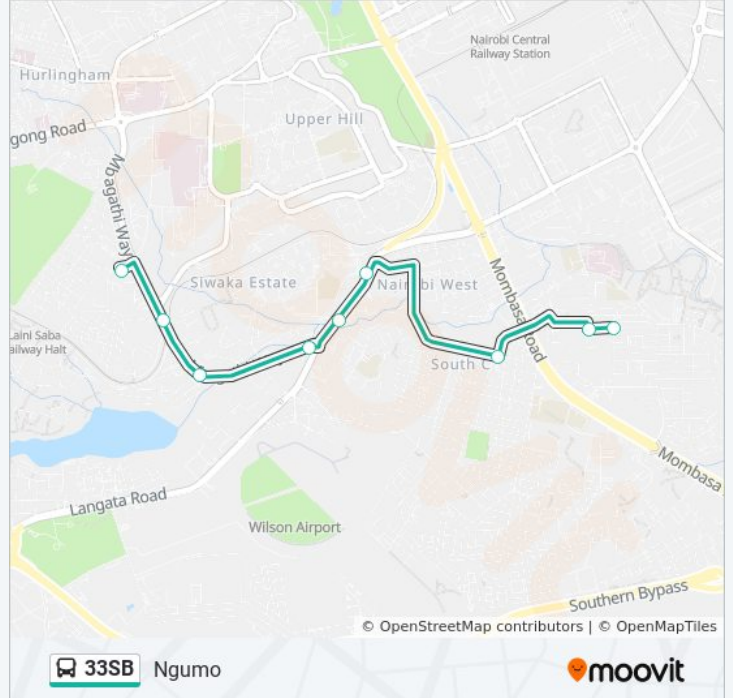

## Direction: Ngumo

9 stops

[VIEW LINE SCHEDULE](#)

South B Stage

Our Lady Of Mercy

South B Shopping Centre

Madaraka Flyover

Shell/T-Mall

## 33SB bus Time Schedule

Ngumo Route Timetable:

Sunday	6:00 AM - 8:55 PM
Monday	6:00 AM - 8:55 PM
Tuesday	6:00 AM - 8:55 PM
Wednesday	6:00 AM - 8:55 PM
Thursday	6:00 AM - 8:55 PM
Friday	6:00 AM - 8:55 PM
Saturday	6:00 AM - 8:55 PM

## 33SB bus Info

**Direction:** Ngumo

**Stops:** 9

**Trip Duration:** 16 min

**Line Summary:**

**Direction: South B**

9 stops

[VIEW LINE SCHEDULE](#)

- Ngumo Stage
- Highrise
- Total/Strathmore
- Madaraka Flyover
- Discount
- Mosque
- South B Shopping Centre
- Our Lady Of Mercy
- South B Stage

**33SB bus Time Schedule**

South B Route Timetable:

Sunday	6:00 AM - 8:55 PM
Monday	6:00 AM - 8:55 PM
Tuesday	6:00 AM - 8:55 PM
Wednesday	6:00 AM - 8:55 PM
Thursday	6:00 AM - 8:55 PM
Friday	6:00 AM - 8:55 PM
Saturday	6:00 AM - 8:55 PM