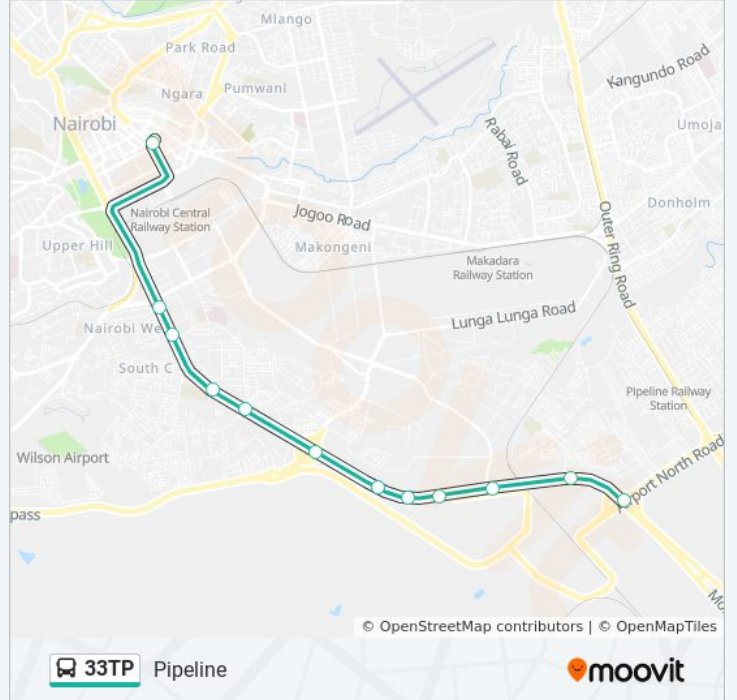

 33TP

Commercial

[View In Website Mode](#)

The 33TP bus line (Commercial) has 2 routes. For regular weekdays, their operation hours are:

(1) Commercial: 6:00 AM - 8:55 PM(2) Pipeline: 6:00 AM - 8:55 PM

Use the Moovit App to find the closest 33TP bus station near you and find out when is the next 33TP bus arriving.

33TP bus Info

Direction: Commercial

Stops: 33

Trip Duration: 64 min

Line Summary:

Uchumi Jogoo Road

Posta

Church Army

Pipeline Route Timetable:

Sunday	6:00 AM - 8:55 PM
Monday	6:00 AM - 8:55 PM
Tuesday	6:00 AM - 8:55 PM
Wednesday	6:00 AM - 8:55 PM
Thursday	6:00 AM - 8:55 PM
Friday	6:00 AM - 8:55 PM
Saturday	6:00 AM - 8:55 PM

33TP bus Info

Direction: Pipeline

Stops: 12

Trip Duration: 21 min

Line Summary:

33TP bus time schedules and route maps are available in an offline PDF at moovitapp.com. Use the [Moovit App](#) to see live bus times, train schedule or subway schedule, and step-by-step directions for all public transit in Nairobi.