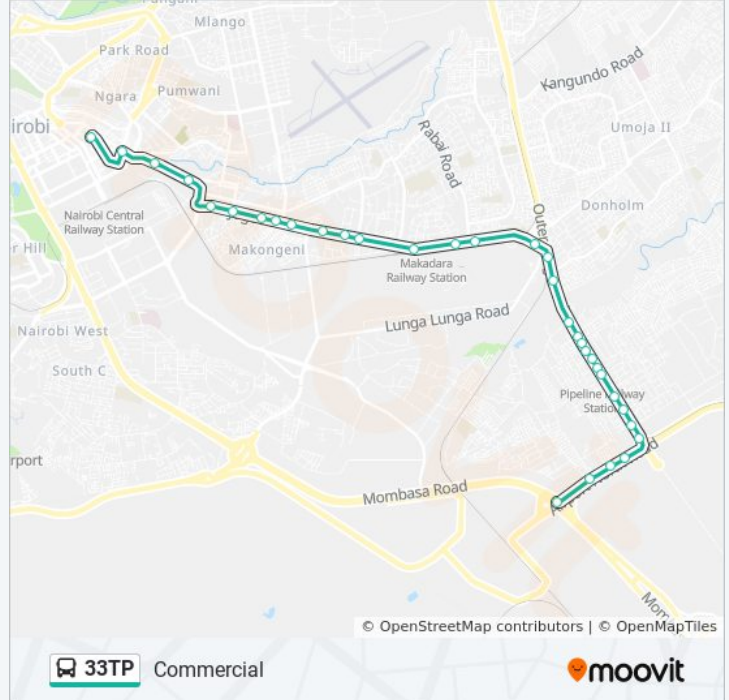

33TP bus Info

Direction: Commercial

Stops: 33

Trip Duration: 64 min

Line Summary:

Uchumi Jogoo Road

Posta

Church Army

Direction: Pipeline

12 stops

[VIEW LINE SCHEDULE](#)

Commercial

Nyayo

The Office

Capital Centre

Belleview

Pipeline Route Timetable:

Sunday	6:00 AM - 8:55 PM
Monday	6:00 AM - 8:55 PM
Tuesday	6:00 AM - 8:55 PM
Wednesday	6:00 AM - 8:55 PM
Thursday	6:00 AM - 8:55 PM
Friday	6:00 AM - 8:55 PM
Saturday	6:00 AM - 8:55 PM

33TP bus Info

Direction: Pipeline

Stops: 12

Trip Duration: 21 min

Line Summary:

33TP bus time schedules and route maps are available in an offline PDF at moovitapp.com. Use the [Moovit App](#) to see live bus times, train schedule or subway schedule, and step-by-step directions for all public transit in Nairobi.