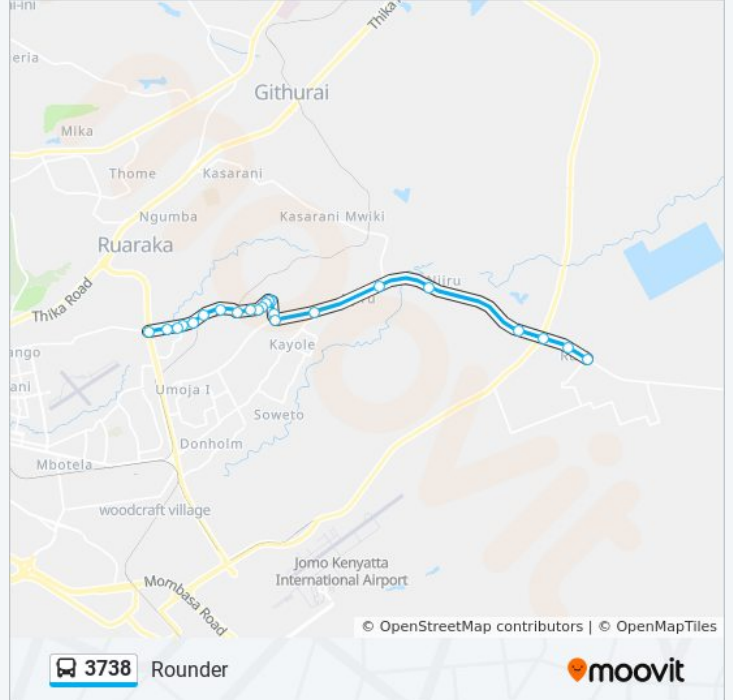

## Direction: Rounder

23 stops

[VIEW LINE SCHEDULE](#)

Dune  
Welkim  
By Pass  
Tuskys  
Chokaa  
Njiru  
Kayole Junction  
Junction  
Ole Suyean Guest Hs  
Maili Saba  
Maili Saba D  
Kwa Mbao  
Ogopa Stage  
Saika  
Mowlem Police Post  
Tononoka  
Aic  
Total  
Senior  
Wamwaris  
Mutarakwa Road  
Kwa Mbao

## 3738 bus Info

**Direction:** Rounder

**Stops:** 23

**Trip Duration:** 44 min

**Line Summary:**

## Direction: Ruai

21 stops

[VIEW LINE SCHEDULE](#)

Soko

Kwa Mbao

Wamwaris

Senior

Total

## 3738 bus Info

**Direction:** Ruai

**Stops:** 21

**Trip Duration:** 40 min

**Line Summary:**

Welkim

Dune

Quickmart