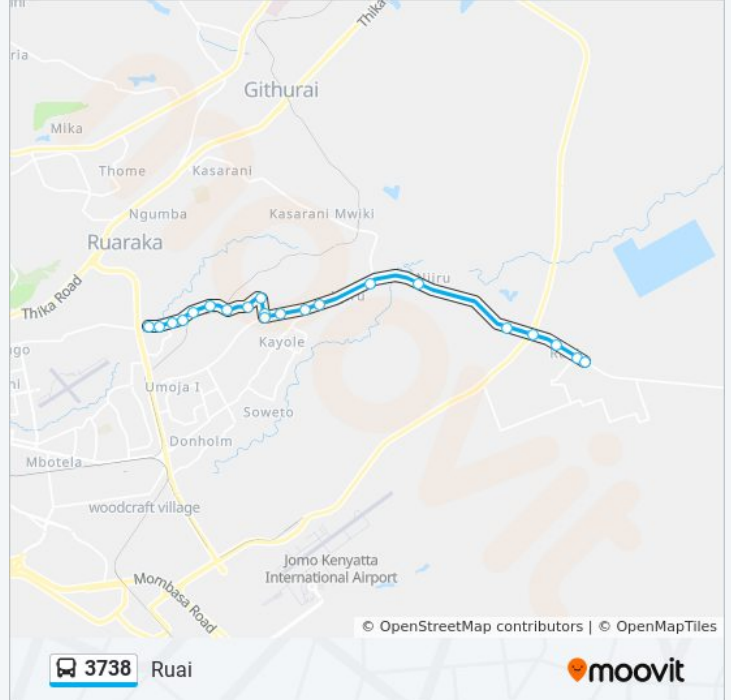

## Direction: Rounder

23 stops

[VIEW LINE SCHEDULE](#)

Dune  
Welkim  
By Pass  
Tuskys  
Chokaa  
Njiru  
Kayole Junction  
Junction  
Ole Suyean Guest Hs  
Maili Saba  
Maili Saba D  
Kwa Mbao  
Ogopa Stage  
Saika  
Mowlem Police Post  
Tononoka  
Aic  
Total  
Senior  
Wamwaris  
Mutarakwa Road  
Kwa Mbao

## 3738 bus Info

**Direction:** Ruai

**Stops:** 21

**Trip Duration:** 40 min

**Line Summary:**

Welkim

Dune

Quickmart