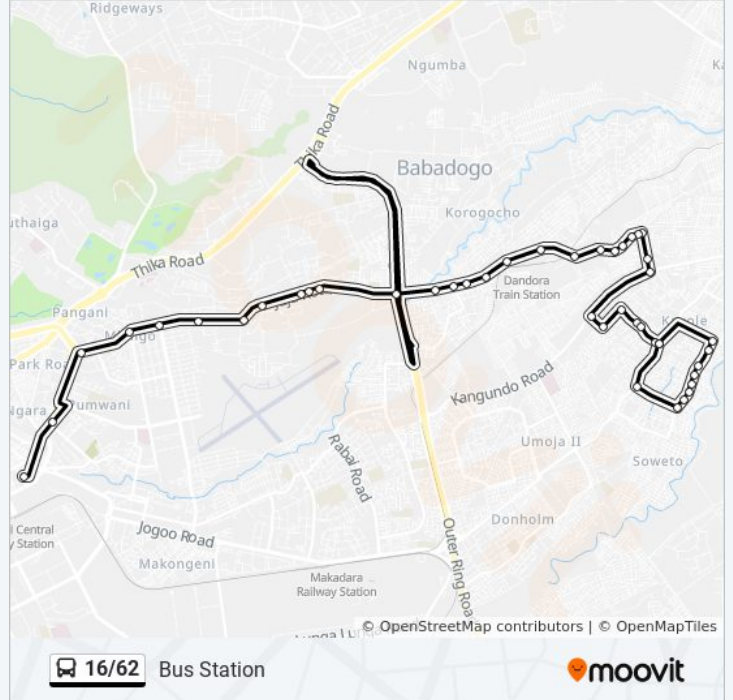

Use the Moovit App to find the closest 16/62 bus station near you and find out when is the next 16/62 bus arriving.

Direction: Bus Station

44 stops

[VIEW LINE SCHEDULE](#)

- Kanisani
- Kona
- Diesel
- Kwa Chief
- Sabasaba
- Maria
- Raster
- Prime Rose
- Nyando
- Kwa Do
- Kanisani
- Gate 8
- Gertrudes
- Gate 3 A
- Rounder
- Phase 4 Stage
- Koma Junction
- Junction
- Ole Suyean Guest Hs
- Maili Saba
- Maili Saba D
- Kwa Mbao

16/62 bus Time Schedule

Bus Station Route Timetable:

Sunday	6:00 AM - 8:56 PM
Monday	6:00 AM - 8:56 PM
Tuesday	6:00 AM - 8:56 PM
Wednesday	6:00 AM - 8:56 PM
Thursday	6:00 AM - 8:56 PM
Friday	6:00 AM - 8:56 PM
Saturday	6:00 AM - 8:56 PM

16/62 bus Info

Direction: Bus Station

Stops: 44

Trip Duration: 84 min

Line Summary:

- Ogopa Stage
- Saika
- Mowlem Police Post
- Tononoka
- Aic
- Total
- Senior
- Wamwaris
- Mutarakwa Road
- Kwa Mbao
- Raunda
- Flats
- Base
- Kwa Chief
- N 10
- Moi Airforces Stage
- Jay Community
- St. Teresa
- Mlango Kubwa
- Pangani Gals
- Kariokor
- Bus Station Terminal

Direction: Kayole

30 stops

[VIEW LINE SCHEDULE](#)

- Bus Station Terminal
- Kariokor
- Pangani Girls
- Mamba Petro Station
- Mlango
- St Teresa
- Albadr

16/62 bus Time Schedule

Kayole Route Timetable:

Sunday	6:00 AM - 8:56 PM
Monday	6:00 AM - 8:56 PM
Tuesday	6:00 AM - 8:56 PM
Wednesday	6:00 AM - 8:56 PM
Thursday	6:00 AM - 8:56 PM
Friday	6:00 AM - 8:56 PM
Saturday	6:00 AM - 8:56 PM