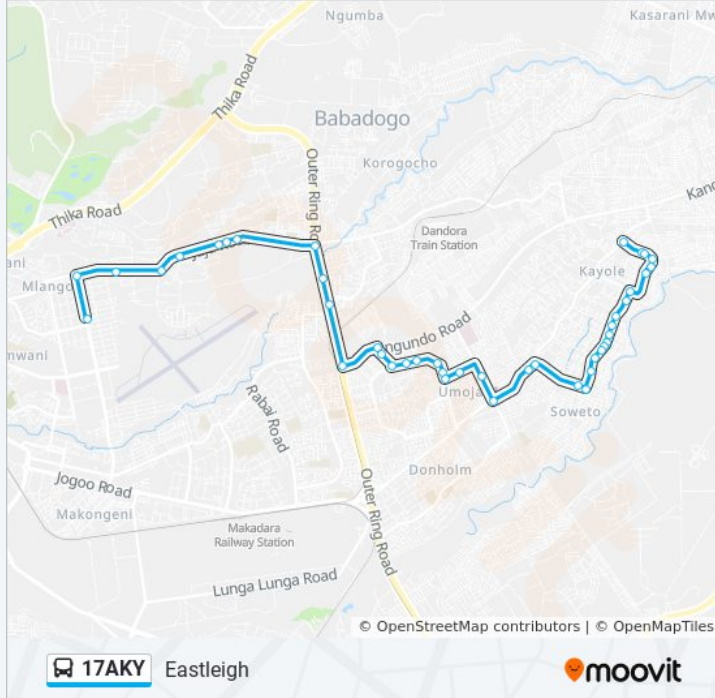

**Direction: Eastleigh**

43 stops

[VIEW LINE SCHEDULE](#)

Kayole 1

Junction

Junction

Kayole Police

Post/Mihang'O

**17AKY bus Info****Direction:** Eastleigh**Stops:** 43**Trip Duration:** 84 min**Line Summary:**

Umoja 2 Terminus

Kwa Chief

Kwa Chief

Visa Place

Olomboni Junction

Peacock

Junction

Charina

Umoja Junction

Caltex

Total

Mayaka

Rounda

Flats

Base

Kwa Chief

N 10

Moi Airforces Stage

Jay Community

St.Teresa

Eastleigh

**Direction: Kayole**

41 stops