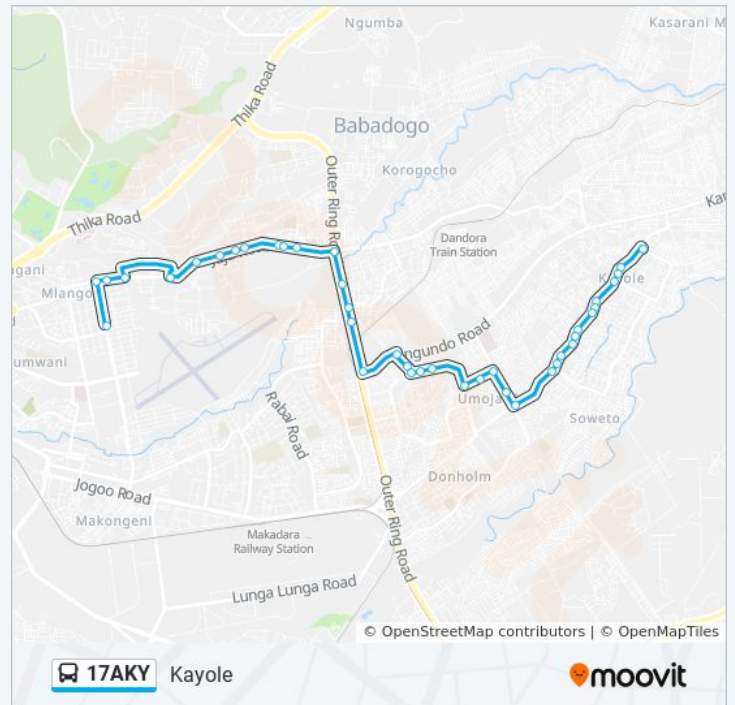

**Direction: Eastleigh**

43 stops

[VIEW LINE SCHEDULE](#)

Kayole 1

Junction

Junction

Kayole Police

Post/Mihang'O

**17AKY bus Info**

Kwa Chief

Base

Flats

Johnsaga

Rounder

Kariobangi Round About

Mayaka

Calvary

Kayole 1

**Direction:** Kayole

**Stops:** 41

**Trip Duration:** 80 min

**Line Summary:**

17AKY bus time schedules and route maps are available in an offline PDF at moovitapp.com. Use the [Moovit App](#) to see live bus times, train schedule or subway schedule, and step-by-step directions for all public transit in Nairobi.