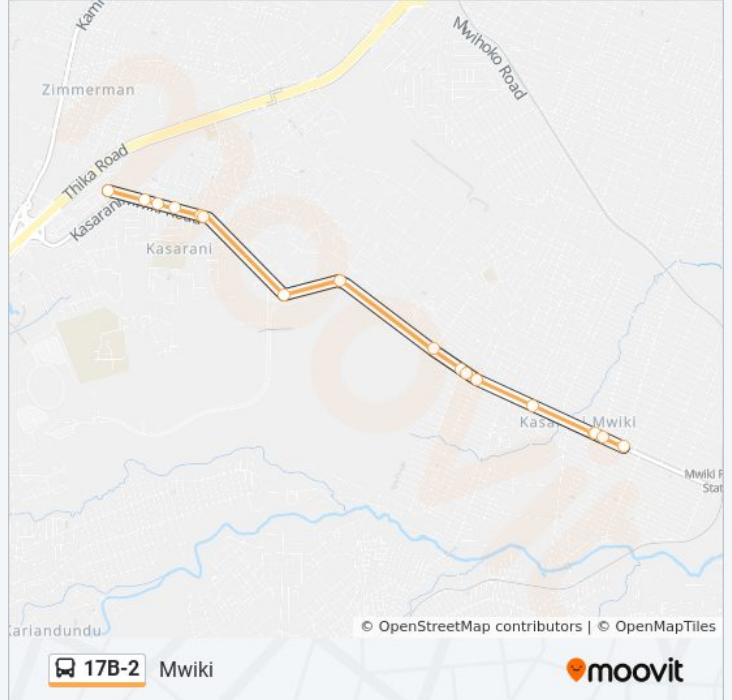

The 17B-2 bus line (Mwiki) has 2 routes. For regular weekdays, their operation hours are:

(1) Mwiki: 6:00 AM - 8:56 PM (2) Roysambu: 6:00 AM - 8:56 PM

Use the Moovit App to find the closest 17B-2 bus station near you and find out when is the next 17B-2 bus arriving.

Direction: Mwiki

17 stops

[VIEW LINE SCHEDULE](#)

Roysambu Terminus

Equity

Grand Point

Danamark Flats

Seasons

Maji Mazuri

Kwa Mlima

Kwa Mlima

Mwiki

17B-2 bus Time Schedule

Mwiki Route Timetable:

Sunday	6:00 AM - 8:56 PM
Monday	6:00 AM - 8:56 PM
Tuesday	6:00 AM - 8:56 PM
Wednesday	6:00 AM - 8:56 PM
Thursday	6:00 AM - 8:56 PM
Friday	6:00 AM - 8:56 PM
Saturday	6:00 AM - 8:56 PM

17B-2 bus Info**Direction:** Mwiki**Stops:** 17**Trip Duration:** 32 min**Line Summary:**

Direction: Roysambu

18 stops

[VIEW LINE SCHEDULE](#)

- Mwiki
- Kwa Mlima
- Brookfield
- Kobil Petrol Station
- Kwa Miti
- Kwa Garage
- Suntos
- Huntas
- Huntas Stage
- St Francis
- Martanet
- Stimmer Corner
- Police Post
- Tides
- Metro
- Metro
- Nesther
- Roysambu Terminus