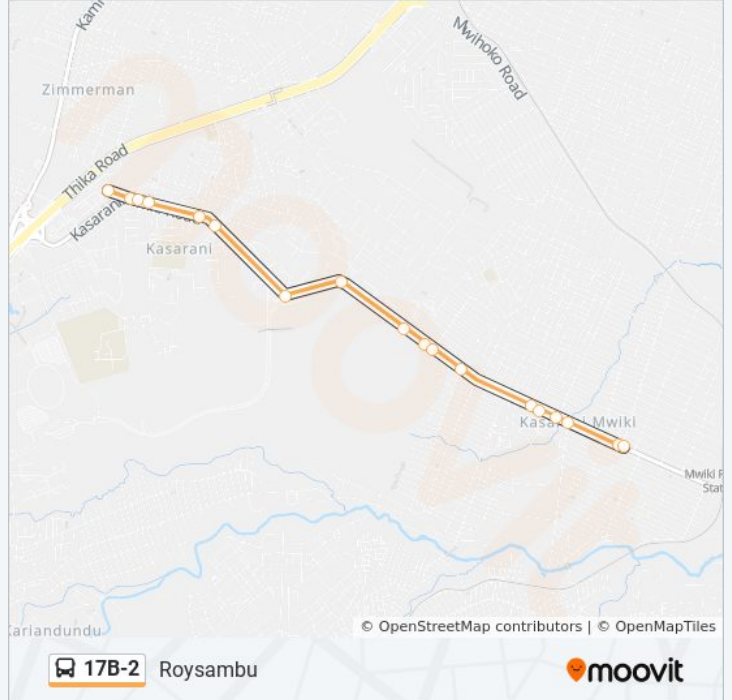

The 17B-2 bus line (Mwiki) has 2 routes. For regular weekdays, their operation hours are:

(1) Mwiki: 6:00 AM - 8:56 PM (2) Roysambu: 6:00 AM - 8:56 PM

Use the Moovit App to find the closest 17B-2 bus station near you and find out when is the next 17B-2 bus arriving.

17B-2 bus Info**Direction:** Mwiki**Stops:** 17**Trip Duration:** 32 min**Line Summary:**

Direction: Roysambu

18 stops

[VIEW LINE SCHEDULE](#)

- Mwiki
- Kwa Mlima
- Brookfield
- Kobil Petrol Station
- Kwa Miti
- Kwa Garage
- Suntos
- Huntas
- Huntas Stage
- St Francis
- Martanet
- Stimmer Corner
- Police Post
- Tides
- Metro
- Metro
- Nesther
- Roysambu Terminus

17B-2 bus Time Schedule

Roysambu Route Timetable:

Sunday	6:00 AM - 8:56 PM
Monday	6:00 AM - 8:56 PM
Tuesday	6:00 AM - 8:56 PM
Wednesday	6:00 AM - 8:56 PM
Thursday	6:00 AM - 8:56 PM
Friday	6:00 AM - 8:56 PM
Saturday	6:00 AM - 8:56 PM

17B-2 bus Info

Direction: Roysambu

Stops: 18

Trip Duration: 34 min

Line Summary:

17B-2 bus time schedules and route maps are available in an offline PDF at moovitapp.com. Use the [Moovit App](#) to see live bus times, train schedule or subway schedule, and step-by-step directions for all public transit in Nairobi.