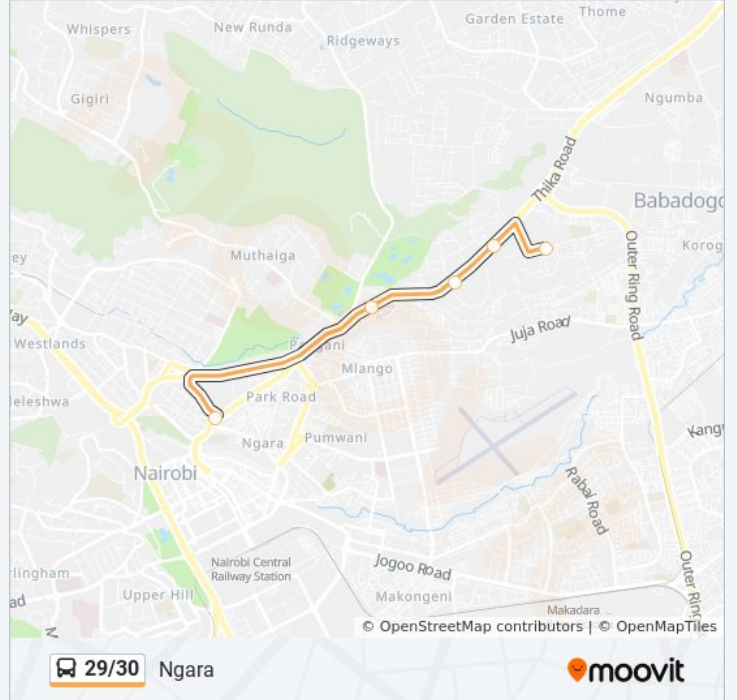

29/30

Mathare

View In Website Mode

The 29/30 bus line (Mathare) has 2 routes. For regular weekdays, their operation hours are:

(1) Mathare: 6:00 AM - 8:56 PM(2) Ngara: 6:00 AM - 8:56 PM

Use the Moovit App to find the closest 29/30 bus station near you and find out when is the next 29/30 bus arriving.

Stops: 11

Trip Duration: 20 min

Line Summary:

Direction: Ngara

5 stops

[VIEW LINE SCHEDULE](#)

Mathare North Terminal

Kca

Survey

Muthaiga

Ngara

29/30 bus Time Schedule

Ngara Route Timetable:

Sunday	6:00 AM - 8:56 PM
Monday	6:00 AM - 8:56 PM
Tuesday	6:00 AM - 8:56 PM
Wednesday	6:00 AM - 8:56 PM
Thursday	6:00 AM - 8:56 PM
Friday	6:00 AM - 8:56 PM
Saturday	6:00 AM - 8:56 PM

29/30 bus Info

Direction: Ngara

Stops: 5

Trip Duration: 8 min

Line Summary:

29/30 bus time schedules and route maps are available in an offline PDF at moovitapp.com. Use the [Moovit App](#) to see live bus times, train schedule or subway schedule, and step-by-step directions for all public transit in Nairobi.