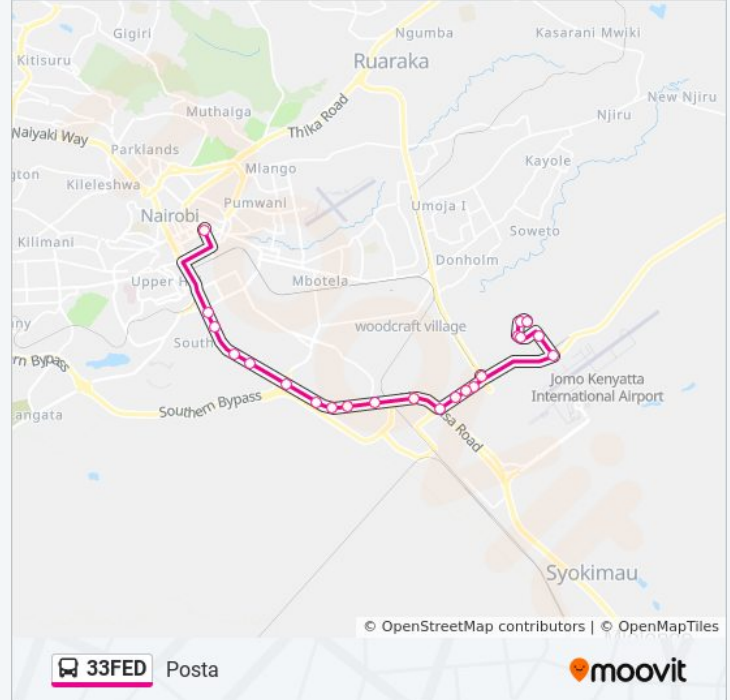

Embakasi Village

Gate A

Gate A

Gate D

Posta Embakasi Village

33FED bus time schedules and route maps are available in an offline PDF at moovitapp.com. Use the [Moovit App](#) to see live bus times, train schedule or subway schedule, and step-by-step directions for all public transit in Nairobi.

[About Moovit](#) • [MaaS Solutions](#) • [Supported Countries](#) • [Mooviter Community](#)

© 2023 Moovit - All Rights Reserved

Check Live Arrival Times