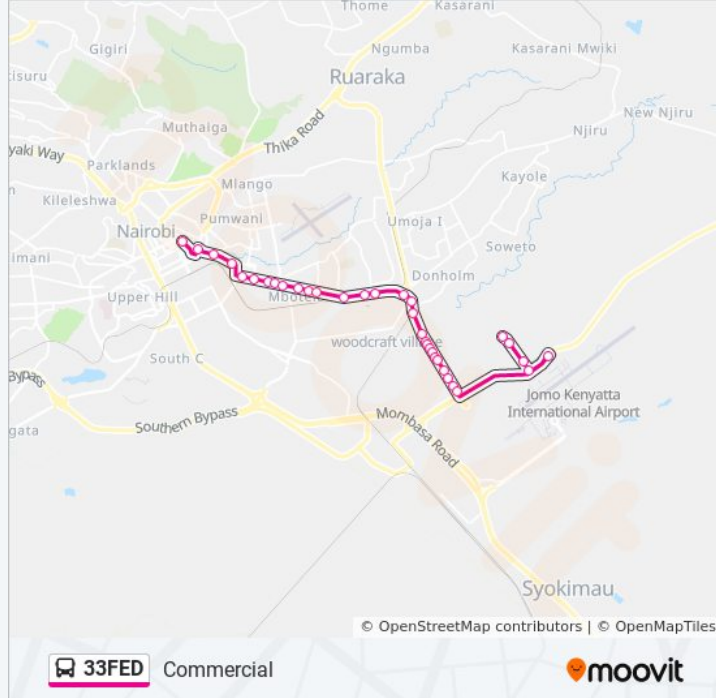

Makadara

Uchumi Jogoo Road

Posta

Church Army

Makongeni

Maziwa

Kaloleni

City Stadium Stage

Nacico

Country Bus

Salvation Army

Commercial

Direction: Posta

22 stops

[VIEW LINE SCHEDULE](#)

Commercial

Nyayo

The Office

Capital Centre

Belleview

Park Side Towers

Panari

Standard Group

Sameer

Gm

Imara Daima

Cabanas

Kobil

Kitindo

Transami

Rounda/Taj

Tuskys

33FED bus Time Schedule

Posta Route Timetable:

Sunday	6:00 AM - 8:55 PM
Monday	6:00 AM - 8:55 PM
Tuesday	6:00 AM - 8:55 PM
Wednesday	6:00 AM - 8:55 PM
Thursday	6:00 AM - 8:55 PM
Friday	6:00 AM - 8:55 PM
Saturday	6:00 AM - 8:55 PM

33FED bus Info

Direction: Posta

Stops: 22

Trip Duration: 43 min

Line Summary: