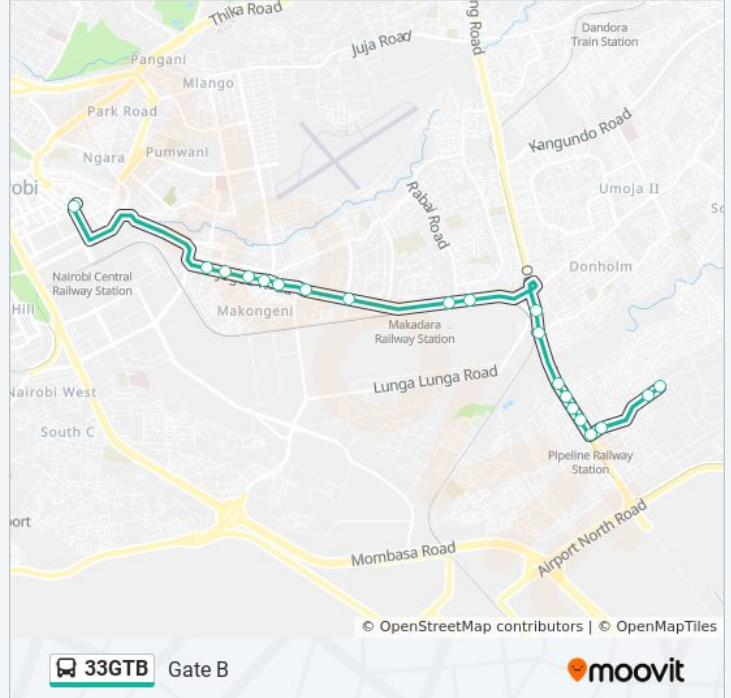

**Direction:** Gate B

**Stops:** 20

**Trip Duration:** 39 min

**Line Summary:**

Carwash

Gate B

33GTB bus time schedules and route maps are available in an offline PDF at [moovitapp.com](https://moovitapp.com). Use the [Moovit App](#) to see live bus times, train schedule or subway schedule, and step-by-step directions for all public transit in Nairobi.