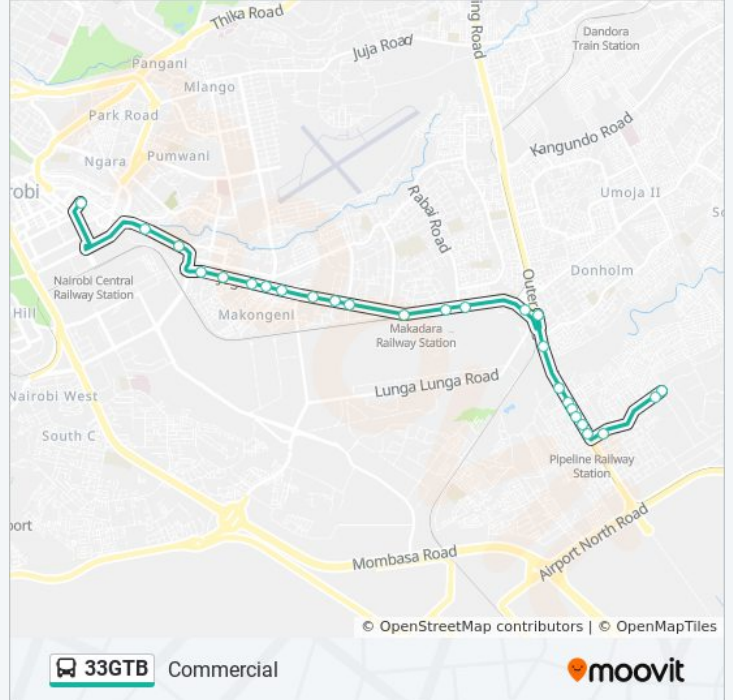

**33GTB bus Info**

**Direction:** Commercial

**Stops:** 26

**Trip Duration:** 53 min

**Line Summary:**

City Stadium Stage

Nacico

Country Bus

Commercial

**Direction: Gate B**

20 stops

[VIEW LINE SCHEDULE](#)

Commercial

City Stadium Stage

Shauri Moyo

Maziwa