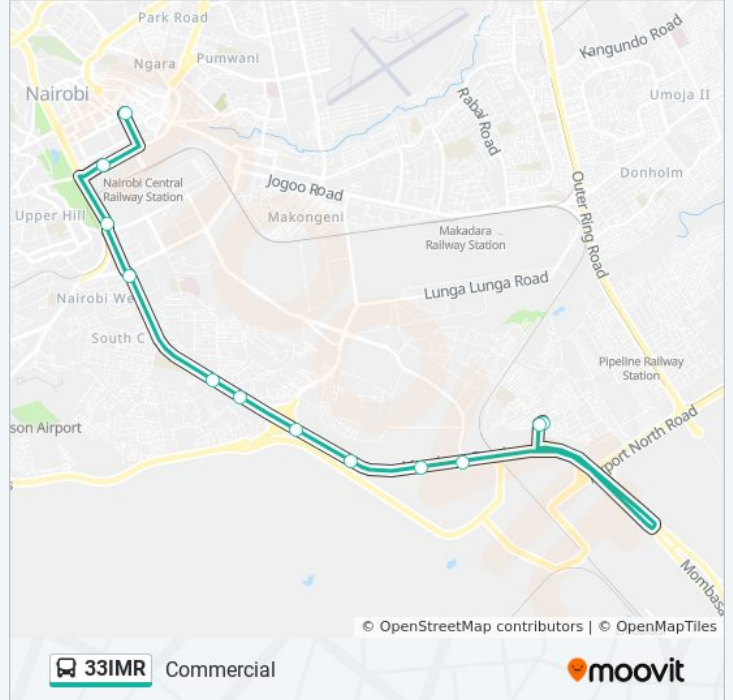

33IMR

Commercial

View In Website Mode

The 33IMR bus line (Commercial) has 2 routes. For regular weekdays, their operation hours are:

(1) Commercial: 6:00 AM - 8:55 PM(2) Imara Daima: 6:00 AM - 8:55 PM

Use the Moovit App to find the closest 33IMR bus station near you and find out when is the next 33IMR bus arriving.

Commercial Route Timetable:

Sunday	6:00 AM - 8:55 PM
Monday	6:00 AM - 8:55 PM
Tuesday	6:00 AM - 8:55 PM
Wednesday	6:00 AM - 8:55 PM
Thursday	6:00 AM - 8:55 PM
Friday	6:00 AM - 8:55 PM
Saturday	6:00 AM - 8:55 PM

33IMR bus Info

Direction: Commercial

Stops: 12

Trip Duration: 25 min

Line Summary:

Direction: Imara Daima

11 stops

[VIEW LINE SCHEDULE](#)