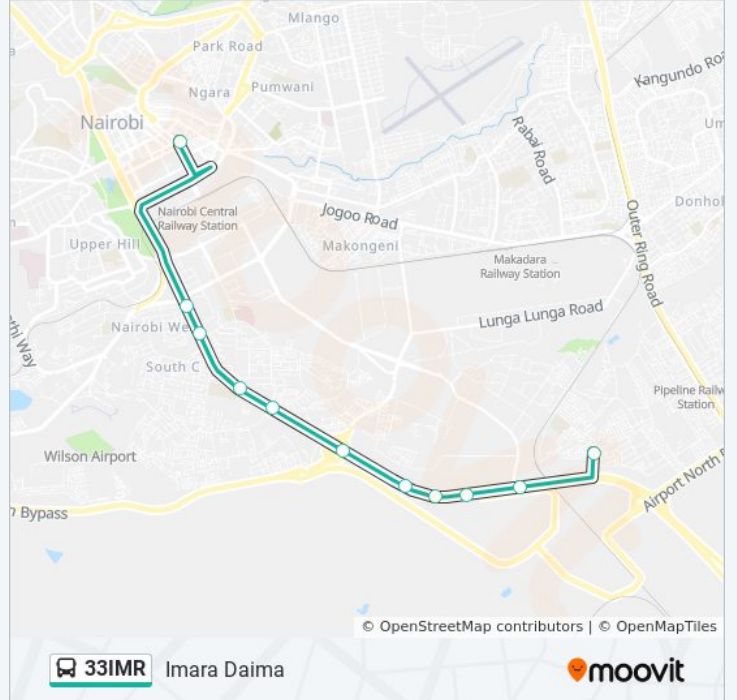

33IMR

Commercial

View In Website Mode

The 33IMR bus line (Commercial) has 2 routes. For regular weekdays, their operation hours are:

(1) Commercial: 6:00 AM - 8:55 PM(2) Imara Daima: 6:00 AM - 8:55 PM

Use the Moovit App to find the closest 33IMR bus station near you and find out when is the next 33IMR bus arriving.

33IMR bus Info

Direction: Commercial

Stops: 12

Trip Duration: 25 min

Line Summary:

Direction: Imara Daima

11 stops

[VIEW LINE SCHEDULE](#)

Sameer

Gm

Imara Daima

33IMR bus Time Schedule

Imara Daima Route Timetable:

Sunday	6:00 AM - 8:55 PM
Monday	6:00 AM - 8:55 PM
Tuesday	6:00 AM - 8:55 PM
Wednesday	6:00 AM - 8:55 PM
Thursday	6:00 AM - 8:55 PM
Friday	6:00 AM - 8:55 PM
Saturday	6:00 AM - 8:55 PM

33IMR bus Info

Direction: Imara Daima

Stops: 11

Trip Duration: 21 min

Line Summary:

33IMR bus time schedules and route maps are available in an offline PDF at moovitapp.com. Use the [Moovit App](#) to see live bus times, train schedule or subway schedule, and step-by-step directions for all public transit in Nairobi.