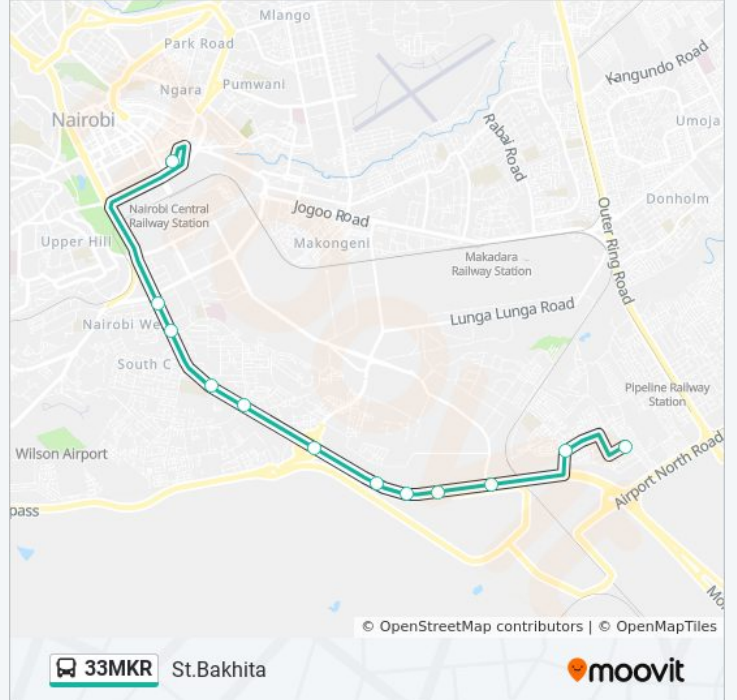

**33MKR bus Info****Direction:** Commercial**Stops:** 12**Trip Duration:** 22 min**Line Summary:**

**Direction: St.Bakhita**

12 stops

[VIEW LINE SCHEDULE](#)

- Bus Station
- Nyayo
- The Office
- Capital Centre
- Belleview
- Park Side Towers
- Panari
- Standard Group
- Sameer
- Gm
- Imara Daima
- Maziwa

**33MKR bus Time Schedule**

St.Bakhita Route Timetable:

Sunday	6:00 AM - 8:55 PM
Monday	6:00 AM - 8:55 PM
Tuesday	6:00 AM - 8:55 PM
Wednesday	6:00 AM - 8:55 PM
Thursday	6:00 AM - 8:55 PM
Friday	6:00 AM - 8:55 PM
Saturday	6:00 AM - 8:55 PM

**33MKR bus Info**

**Direction:** St.Bakhita

**Stops:** 12

**Trip Duration:** 27 min

**Line Summary:**

33MKR bus time schedules and route maps are available in an offline PDF at [moovitapp.com](https://moovitapp.com). Use the [Moovit App](#) to see live bus times, train schedule or subway schedule, and step-by-step directions for all public transit in Nairobi.