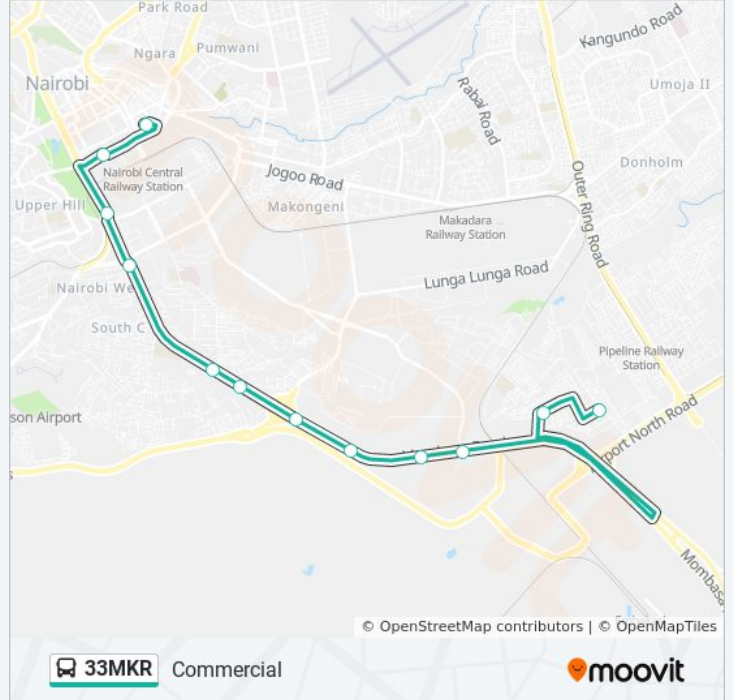

Use the Moovit App to find the closest 33MKR bus station near you and find out when is the next 33MKR bus arriving.

**Direction: Commercial**

12 stops

[VIEW LINE SCHEDULE](#)

Maziwa

Imara Daima

Gm

Sameer

Panari

Airtel

Shell

Bellevue

Nyayo

Makaburini

Agip

Bus Station

**33MKR bus Info****Direction:** Commercial**Stops:** 12**Trip Duration:** 22 min**Line Summary:**

**Direction: St.Bakhita**

12 stops

[VIEW LINE SCHEDULE](#)

- Bus Station
- Nyayo
- The Office
- Capital Centre
- Belleview
- Park Side Towers
- Panari
- Standard Group
- Sameer
- Gm
- Imara Daima
- Maziwa