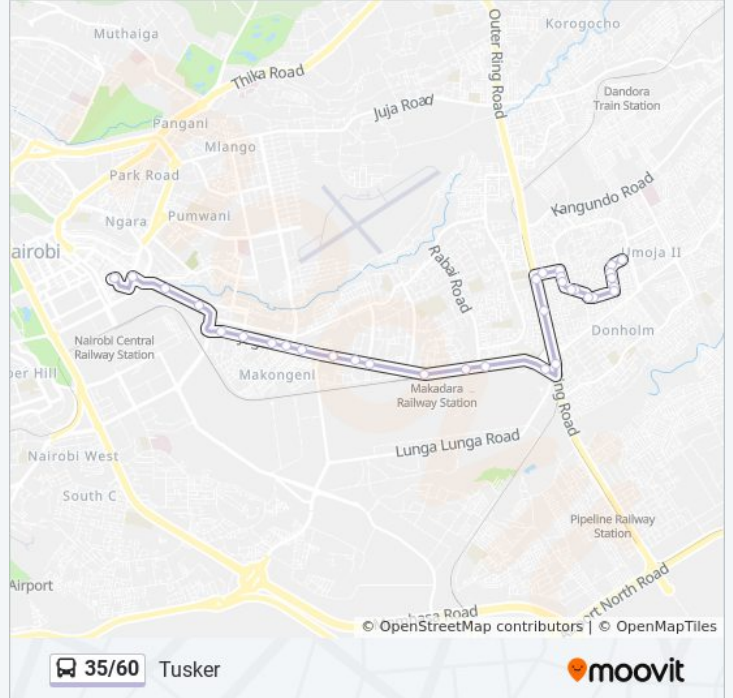

## Direction: Tusker

33 stops

[VIEW LINE SCHEDULE](#)

Innercore  
Grand Supermaket  
Cathsam  
Nabuto  
Sango  
Sango  
Jeska  
Kona  
Joystar  
Joystar  
Giant Pharmaceuticals  
Jambo Cyber  
Umoja 1/Jasho Stage  
Kcb Umoja  
Mtindwa  
Stella  
Umoja Stage  
Donholm Roundabout  
Tom Mboya Hall  
Hamza  
Total Jogoo Road  
Makadara

## 35/60 bus Info

**Direction:** Tusker

**Stops:** 33

**Trip Duration:** 64 min

**Line Summary:**

Uchumi Jogoo Road

Posta

Church Army

**Direction: Umoja**

27 stops

[VIEW LINE SCHEDULE](#)

Tusker/Ronald Ngala

City Stadium Stage

Shauri Moyo

Maziwa

Rikana