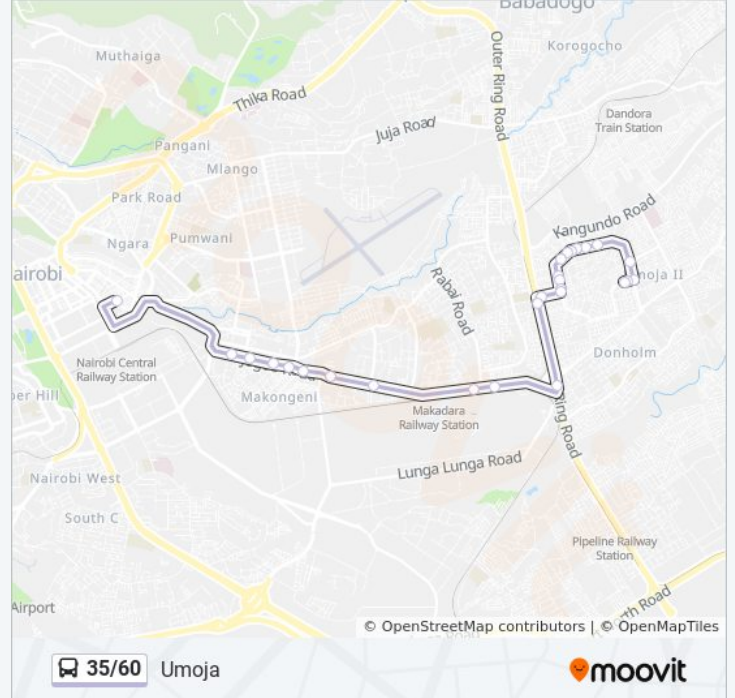

## Direction: Tusker

33 stops

[VIEW LINE SCHEDULE](#)

Innercore  
Grand Supermaket  
Cathsam  
Nabuto  
Sango  
Sango  
Jeska  
Kona  
Joystar  
Joystar  
Giant Pharmaceuticals  
Jambo Cyber  
Umoja 1/Jasho Stage  
Kcb Umoja  
Mtindwa  
Stella  
Umoja Stage  
Donholm Roundabout  
Tom Mboya Hall  
Hamza  
Total Jogoo Road  
Makadara

## 35/60 bus Info

**Direction:** Tusker

**Stops:** 33

**Trip Duration:** 64 min

**Line Summary:**

Uchumi Jogoo Road

Posta

Church Army

**35/60 bus Info**

**Direction:** Umoja

**Stops:** 27

**Trip Duration:** 52 min

**Line Summary:**

H

Plan B

Junction

Peacock

Olomboni Junction

Kwa Chief

First Love

Inner Core

Innercore

35/60 bus time schedules and route maps are available in an offline PDF at [moovitapp.com](https://moovitapp.com). Use the [Moovit App](#) to see live bus times, train schedule or subway schedule, and step-by-step directions for all public transit in Nairobi.