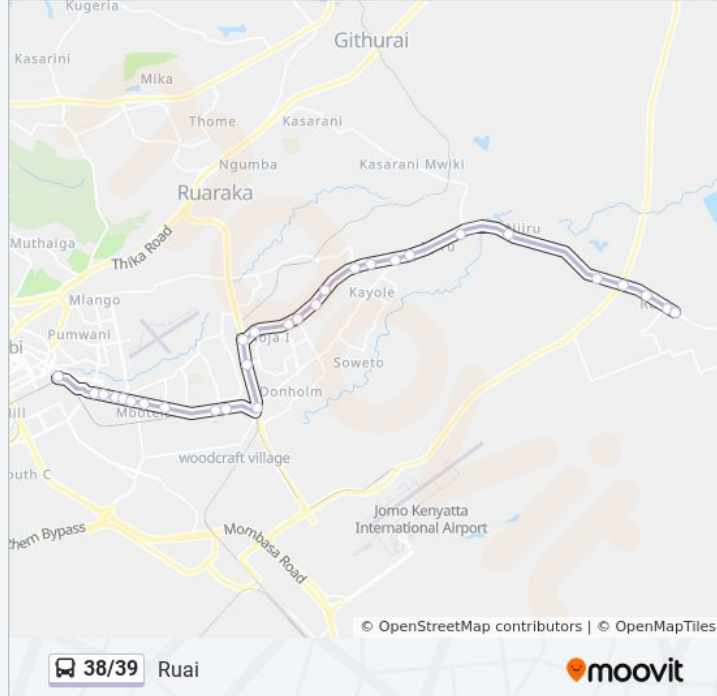

Saika Junction

Saika

Kayole Junction

Twisters

Njiru

Chokaa

Tuskys

By Pass

Welkim

Dune

Quickmart

38/39 bus time schedules and route maps are available in an offline PDF at moovitapp.com. Use the [Moovit App](#) to see live bus times, train schedule or subway schedule, and step-by-step directions for all public transit in Nairobi.

[About Moovit](#) • [MaaS Solutions](#) • [Supported Countries](#) • [Mooviter Community](#)

© 2023 Moovit - All Rights Reserved

Check Live Arrival Times