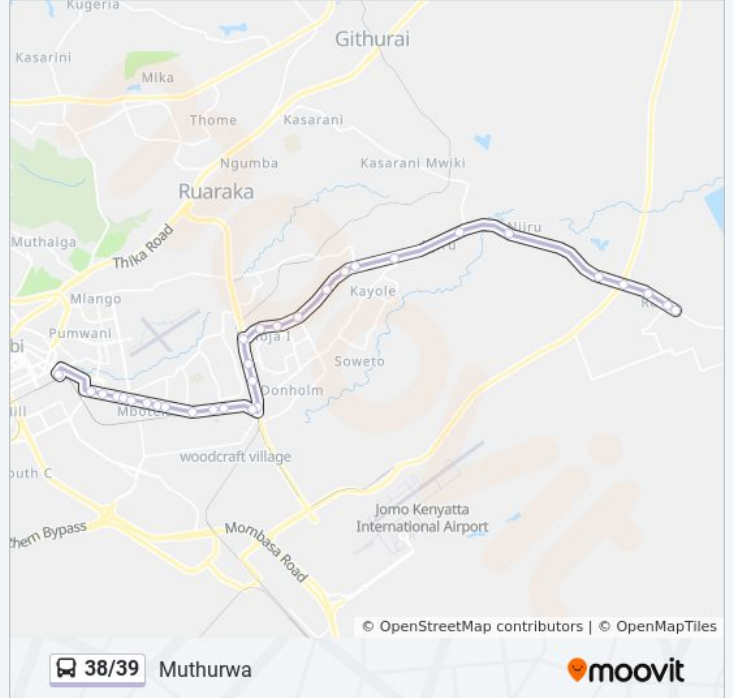

Chokaa

Njiru

Kayole Junction

Junction-Komarock Road N Kangundo

Myca

Kona/Junction

Mama Lucy Hospital

East Capital

38/39 bus Info

Direction: Muthurwa

Stops: 31

Trip Duration: 60 min

Line Summary:

Makadara

Uchumi Jogoo Road

Posta

Church Army

Makongeni

Maziwa

Kaloleni

City Stadium Stage

Muthurwa

Direction: Ruai

29 stops

[VIEW LINE SCHEDULE](#)

Muthurwa

City Stadium Stage

Shauri Moyo

Maziwa

Rikana

Church Army

Posta