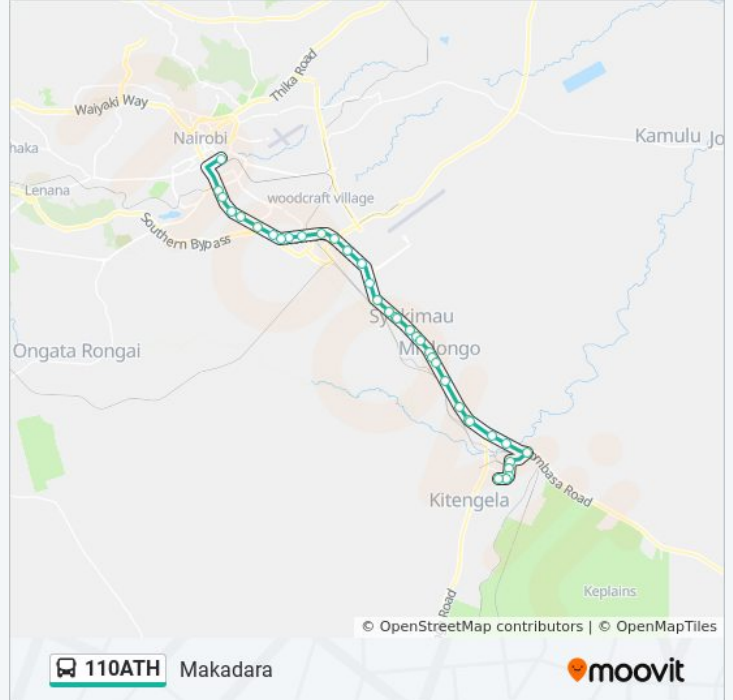

**110ATH bus Info****Direction:** Makadara**Stops:** 37**Trip Duration:** 73 min**Line Summary:**

Tops/Stage Ya Juu

Mlolongo

Petma/Mlolongo Chini

Mjengo

Sabaki

Toll

Toll

**Direction: Railways Uchumi**

37 stops

[VIEW LINE SCHEDULE](#)

Sulami

Starsheik Academy

Kmc

Sokoni

Devki