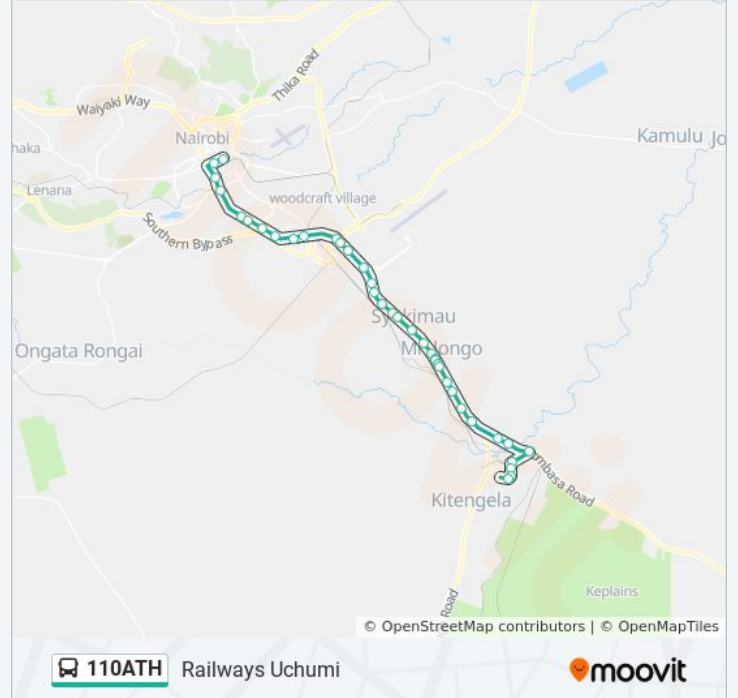

Stage Ya Chini

Stage Ya Juu

Allpack /Orbit

Syokimau

Nation

Mabati

Kapa

Syokimau Railway Station

Reliance

Airport Junction

Steel Markers

Adopt Alight

Cabanas

Gm

Sameer

Panari

Airtel

Shell

Belleview

Nyayo

Makaburini

Agip

Easy Coach/Uchumi

110ATH bus time schedules and route maps are available in an offline PDF at moovitapp.com. Use the [Moovit App](#) to see live bus times, train schedule or subway schedule, and step-by-step directions for all public transit in Nairobi.

[About Moovit](#) · [MaaS Solutions](#) · [Supported Countries](#) · [Mooviter Community](#)

© 2023 Moovit - All Rights Reserved

Check Live Arrival Times