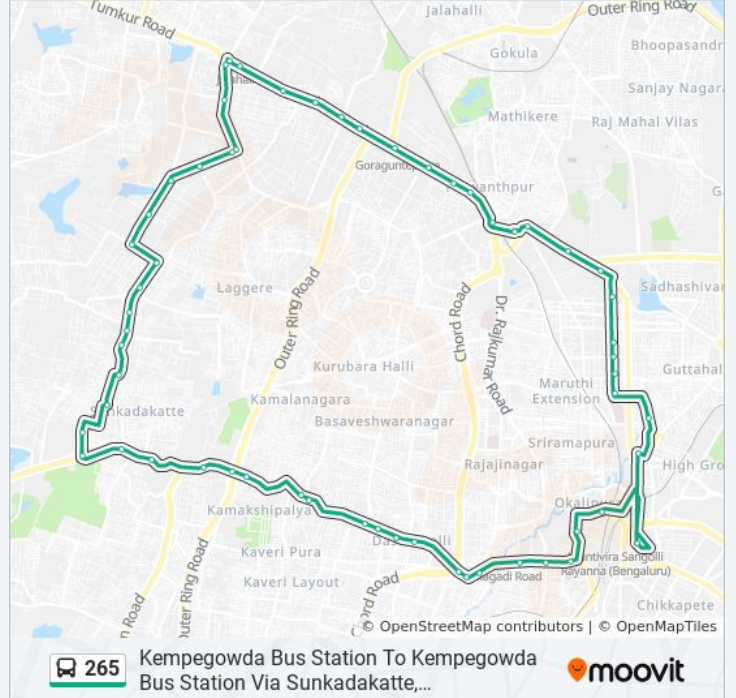

## Kempegowda Bus Station To Kempegowda Bus Station

Get The App

The 265 bus line Kempegowda Bus Station To Kempegowda Bus Station has one route. For regular weekdays, their operation hours are:

(1) Kempegowda Bus Station: 04:45 - 20:35

### 265 bus Time Schedule

Kempegowda Bus Station Route Timetable:

Sunday	04:45 - 20:35
Monday	04:45 - 20:35
Tuesday	04:45 - 20:35
Wednesday	04:45 - 20:35
Thursday	04:45 - 20:35
Friday	04:45 - 20:35
Saturday	04:45 - 20:35

### 265 bus Info

**Direction:** Kempegowda Bus Station

**Stops:** 57

**Trip Duration:** 86 min

**Line Summary:**

Prasanna Layout  
Mariyappa Extension  
Neelagiri Thopu  
Hegganahalli Cross  
Hegganahalli  
Hegganahalli  
Milk Dairy Goodwill School  
Peenya 2nd Stage  
Rajagopala Nagara 2nd Main Road  
14th Cross Peenya  
Brundavana Peenya  
N.T.T.F.Peenya  
Rolling Mill  
Tvs Cross  
T.V.S.Cross  
Systems Peenya  
Jalahalli Cross  
Jalahalli Cross  
Peenya  
S.R.S.Peenya  
C.M.T.I.  
Goraguntepalya  
M.E.I.Factory  
R.M.C.Yard (Yashwanthapura New Railway Station)  
Govardhan Talkies  
Yeshwanthapura Bus Station  
Yeshwanthpura Circle  
Tata Institute - Sankey Road  
18th Cross Malleshwaram  
13th Cross Malleshwaram  
8th Cross Malleshwaram  
Malleshwaram Circle

Malleshwaram Link Road

Sheshadripuram College

Central (Towards K.B.S.Majestic)

Kempegowda Bus Station

265 bus time schedules and route maps are available in an offline PDF at [moovitapp.com](https://moovitapp.com). Use the [Moovit App](#) to see live bus times, train schedule or subway schedule, and step-by-step directions for all public transit in Bengaluru.