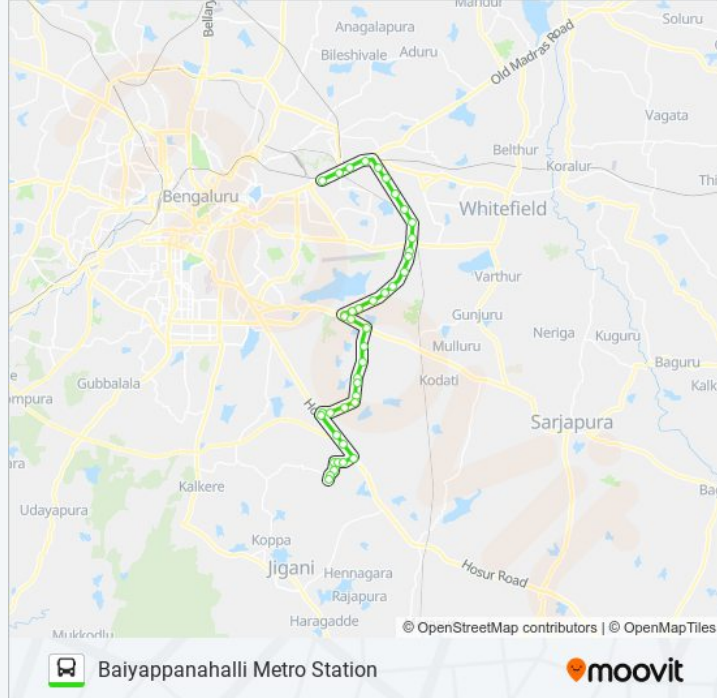

Baiyappanahalli Metro Station

Direction: Electronic City Wipro Main Gate

38 stops

[VIEW LINE SCHEDULE](#)

Baiyappanahalli Metro Station

Benniganahalli

Tin Factory

K.R.Puram Metro Station

B Narayanapura Ring Road

Mahadevapura Ring Road

E.M.C.2

Rainbow Hospital / Doddanekkundi Bridge

Karthik Nagara

MF-500EB bus Time Schedule

Electronic City Wipro Main Gate Route Timetable:

Sunday	06:45 - 21:00
Monday	06:45 - 21:00
Tuesday	06:45 - 21:00
Wednesday	06:45 - 21:00
Thursday	06:45 - 21:00
Friday	06:45 - 21:00
Saturday	06:45 - 21:00