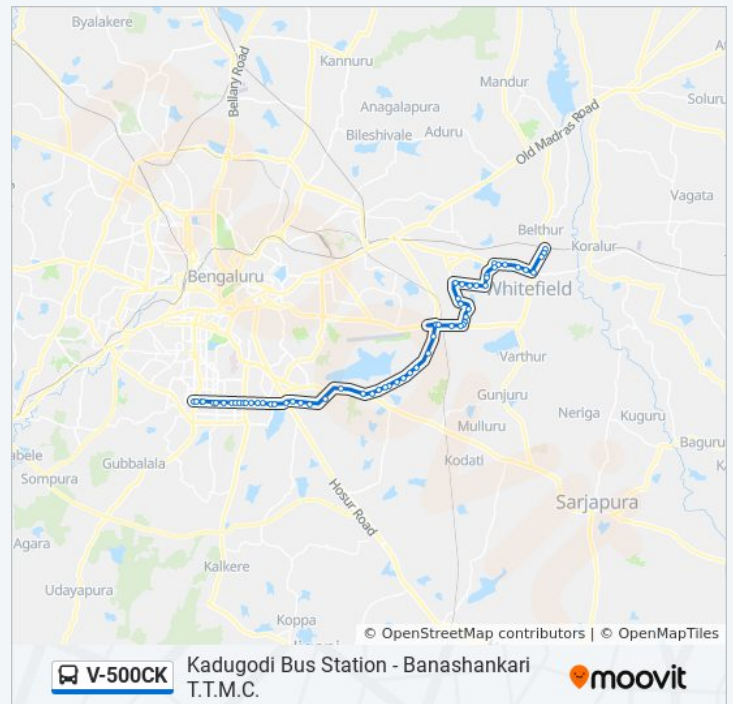

Marathahalli Bridge

Munnekolalu Cross (Spice Garden)

Kundalahalli Gate

Kundalahalli

B.E.M.L.Layout

A.E.C.S.Layout

Wednesday	5:50 AM - 9:00 PM
Thursday	5:50 AM - 9:00 PM
Friday	5:50 AM - 9:00 PM
Saturday	5:50 AM - 9:00 PM

V-500CK bus Info

Direction: Kadugodi

Stops: 52

Trip Duration: 67 min

Line Summary:

C.M.R.I.T.College

Kundalahalli Colony

Graphite India