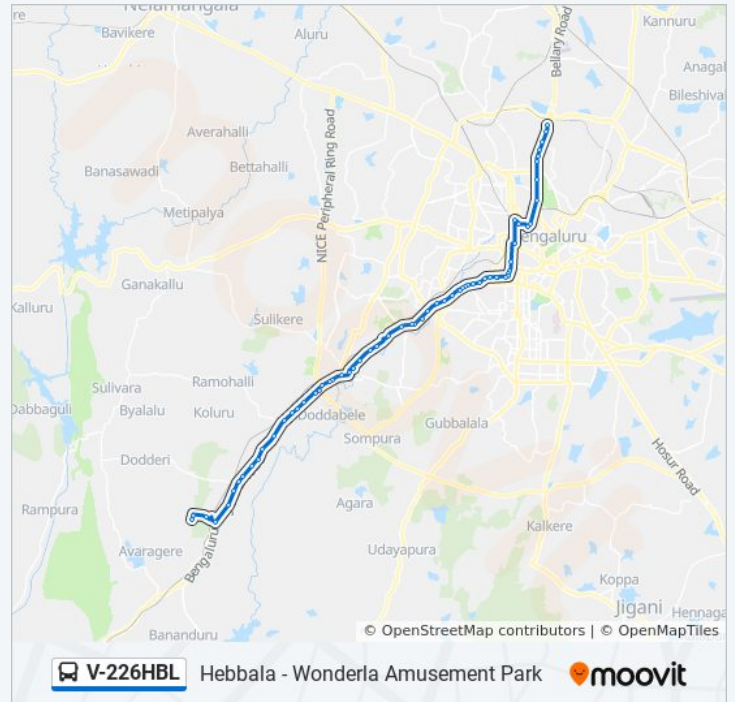

Ramohalli Cross

### V-226HBL bus Info

**Direction:** Wonderla Amusement Park

**Stops:** 50

**Trip Duration:** 120 min

**Line Summary:**

Kumbalagodu

Pepsi Gate

Swami Narayana Gurukula