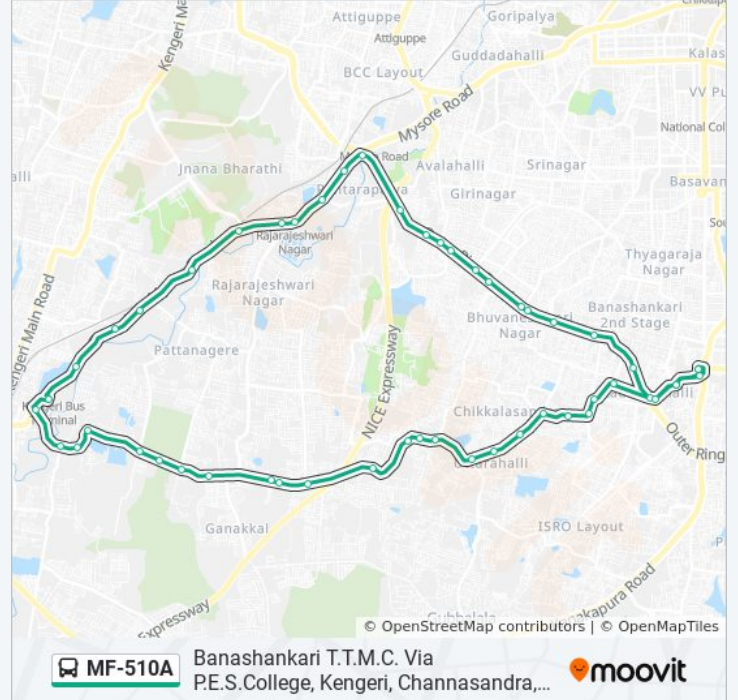

Gowdanapalya

Prarthana School

Kadirenahalli Village

Kadirenahalli Cross

Banashankari

Banashankari Bus Station

MF-510A bus time schedules and route maps are available in an offline PDF at moovitapp.com. Use the [Moovit App](#) to see live bus times, train schedule or subway schedule, and step-by-step directions for all public transit in Bengaluru.