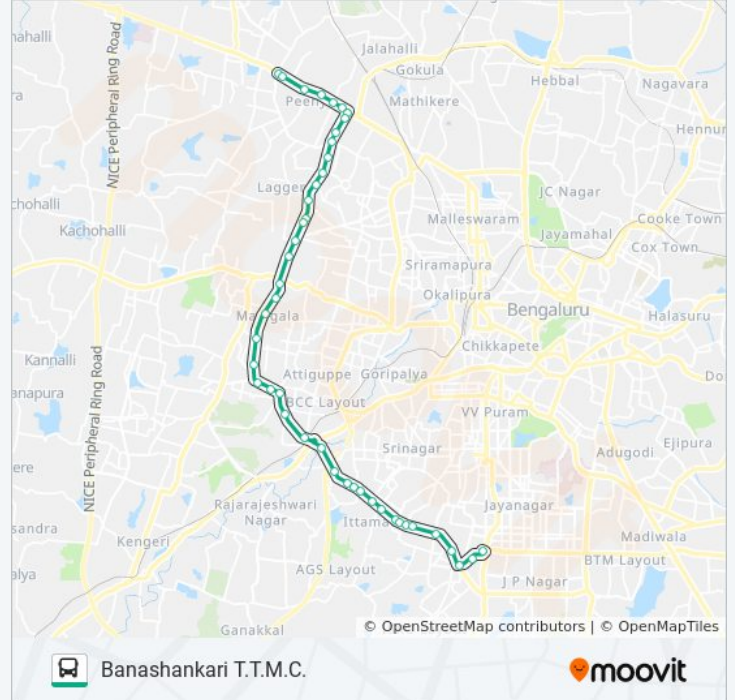

Banashankari Bus Station

**Direction: Jalahalli Cross**

37 stops

[VIEW LINE SCHEDULE](#)

Banashankari Bus Station

Banashankari

Kadirenahalli Cross

Kadirenahalli Park