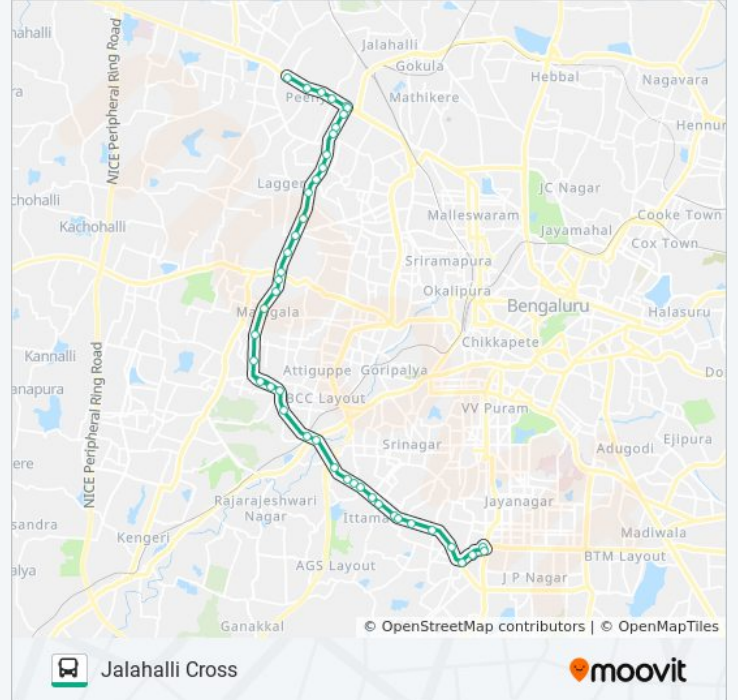

Manasanagara

12th Block Nagarabhavi

Vinayakanagar 12th Cross

B.D.A.Complex Nagarabhavi

Malagala

Bda Complex Cross

Summanahalli

Depot-31 Gate Summanahalli

Lurdubayi Samudaya Bhavana

Kempegowda Arch

Laggere Bridge

Nandini Layout Ring Road

Nandhini Layout

Kanteerava Studio

Kanteerava Studio

Modern Food Goraguntepalya

Reliance Petrol Bunk Goraguntepalya

Jn Of Ring Road Goraguntepalya

C.M.T.I.

S.R.S.Peenya

Peenya

Jalahalli Cross

MF-410FC bus time schedules and route maps are available in an offline PDF at moovitapp.com. Use the [Moovit App](https://moovitapp.com) to see live bus times, train schedule or subway schedule, and step-by-step directions for all public transit in Bengaluru.

[About Moovit](#) • [MaaS Solutions](#) • [Supported Countries](#) • [Mooviter Community](#)

© 2024 Moovit - All Rights Reserved

Check Live Arrival Times