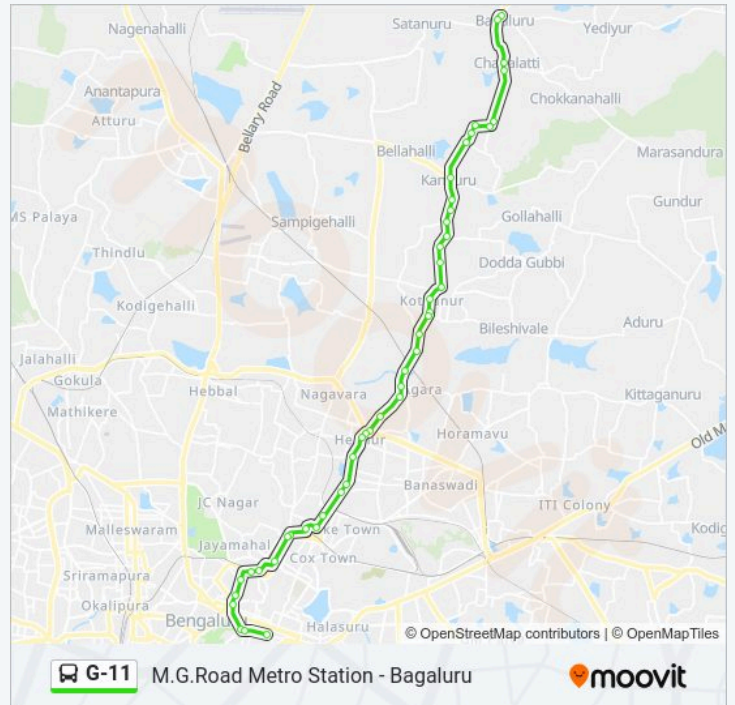

### Direction: M.G.Road Metro Station

46 stops

[VIEW LINE SCHEDULE](#)

### G-11 bus Info

**Direction:** M.G.Road Metro Station

**Stops:** 46

**Trip Duration:** 59 min

**Line Summary:**

Charles School

Davis Road

Clarence School