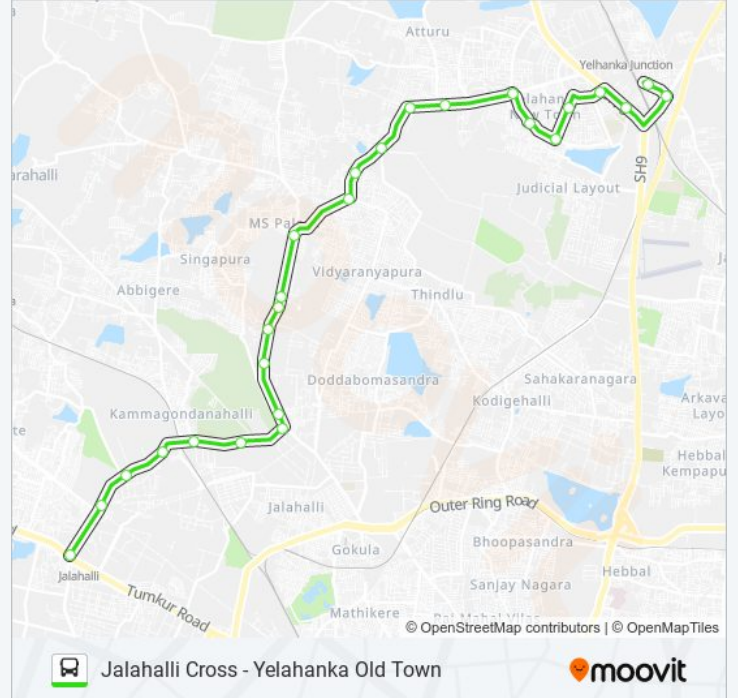

Mother Dairy Cross Yelahanka

Yelahanka Satellite Town

Chikka Bommasandra Cross

Sharavathi Hotel

Seshadripuram College Yelahanka

Yelahanka N.E.S.Office

Yelahanka Santhe Circle

Yelahanka Old Town

MF-401AD bus time schedules and route maps are available in an offline PDF at moovitapp.com. Use the [Moovit App](#) to see live bus times, train schedule or subway schedule, and step-by-step directions for all public transit in Bengaluru.

[About Moovit](#) • [MaaS Solutions](#) • [Supported Countries](#) • [Mooviter Community](#)

© 2024 Moovit - All Rights Reserved

Check Live Arrival Times