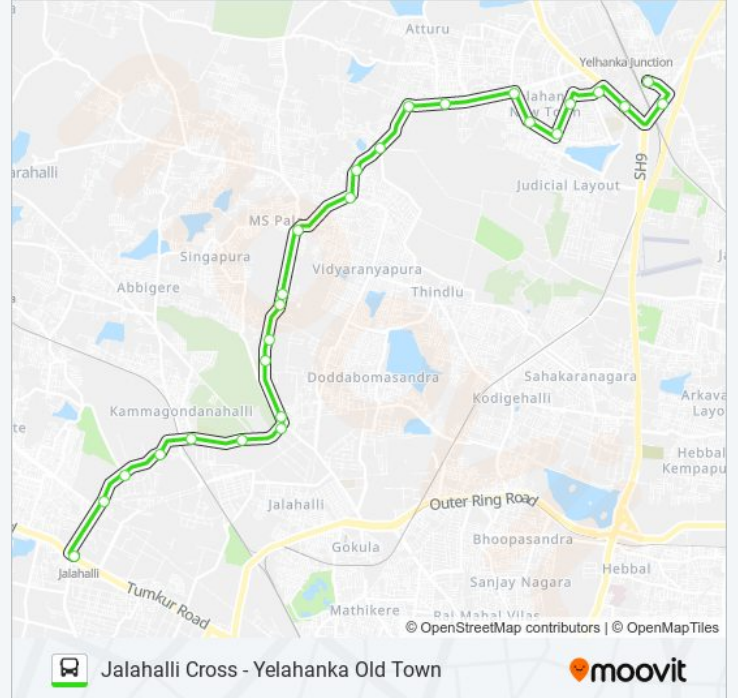

MF-401AD bus Info**Direction:** Jalahalli Cross**Stops:** 26**Trip Duration:** 36 min**Line Summary:**

Kammagondanahalli Bridge

I.A.F.Jalahalli

Shettyhalli Cross

Ayyapa Temple Jalahalli Cross

Jalahalli Cross

Direction: Yelahanka Old Town

26 stops

[VIEW LINE SCHEDULE](#)

Jalahalli Cross

Ayyapa Temple Jalahalli Cross

Shettyhalli Cross

I.A.F.Jalahalli

Kammagondanahalli Bridge

MF-401AD bus Info

Direction: Yelahanka Old Town

Stops: 26

Trip Duration: 44 min

Line Summary:

Mother Dairy Cross Yelahanka

Yelahanka Satellite Town

Chikka Bommasandra Cross