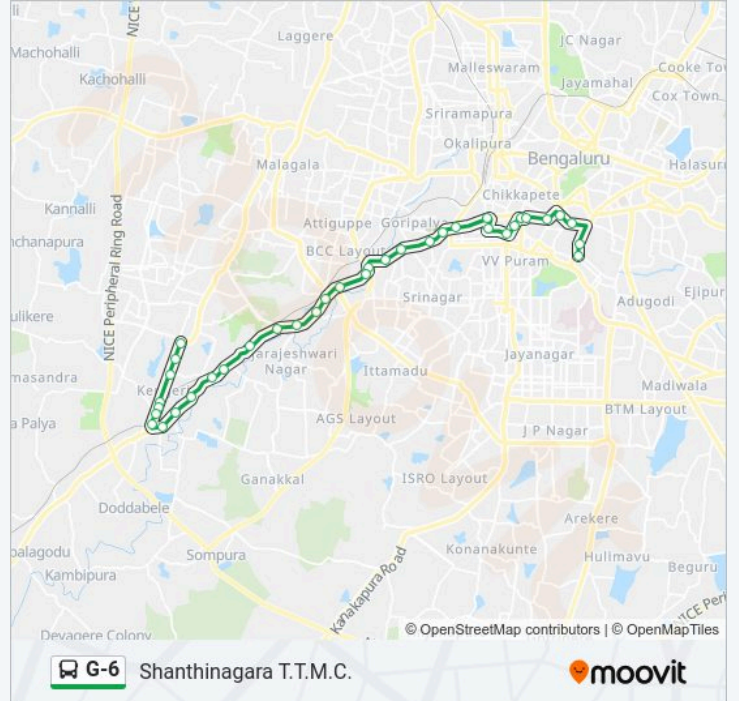

**G-6 bus Info****Direction:** Shanthinagara T.T.M.C.**Stops:** 36**Trip Duration:** 47 min**Line Summary:**

New Guddadahalli

Mysore Road Toll Gate

Mysore Circle

Sirsi Circle

Vinayaka Talkies

Rayan Circle

Tippu Sulthan Palace

**Direction: Shirke K.H.B. Quarters**

38 stops

[VIEW LINE SCHEDULE](#)

Shanthinagara Bus Station

Shanthinagara

K.H.Road

Walker Langford Road

Richmond Circle