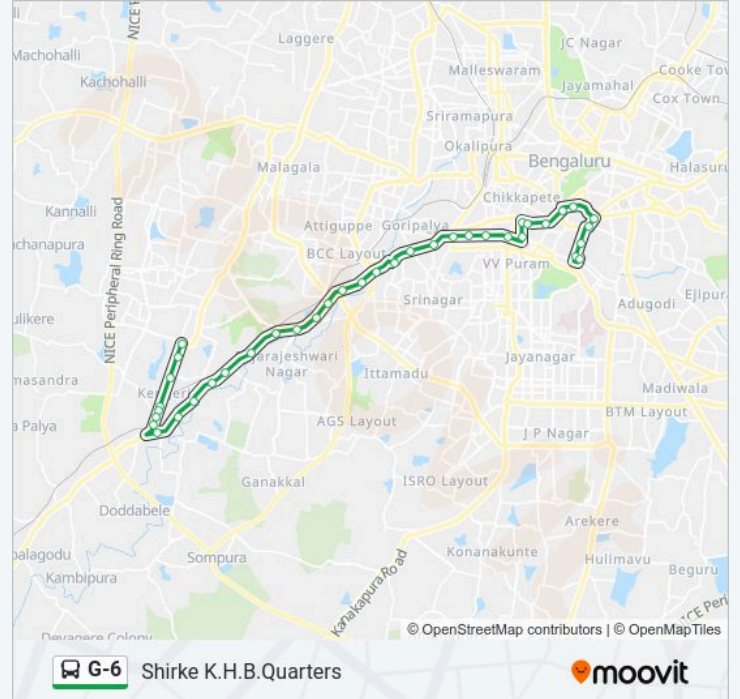

Sirsi Circle

Mysore Road Toll Gate

New Guddadahalli

Mysore Road Bus Station

Iyyannashetty

B.H.E.L.

Mysore Road Metro Station

Nayandahalli

B.W.S.S.B.Quarters Nayandahalli

Rajarajeshwari Nagara Gate

Bengaluru University Gate

Jayaram Das Factory

R.V.College

Dubasipalya Cross

Mylasandra Cross

Kengeri Bus Station

Kengeri Police Station

Kengeri Ganesha Temple

Kommaghatta Junction

Kengeri Post Office

Kengeri Railway Station

Kengeri Satellite Town

Kengeri Church

Shirke K.H.B.Quarters

G-6 bus time schedules and route maps are available in an offline PDF at moovitapp.com. Use the Moovit App to see live bus times, train schedule or subway schedule, and step-by-step directions for all public transit in Bengaluru.

© 2024 Moovit - All Rights Reserved