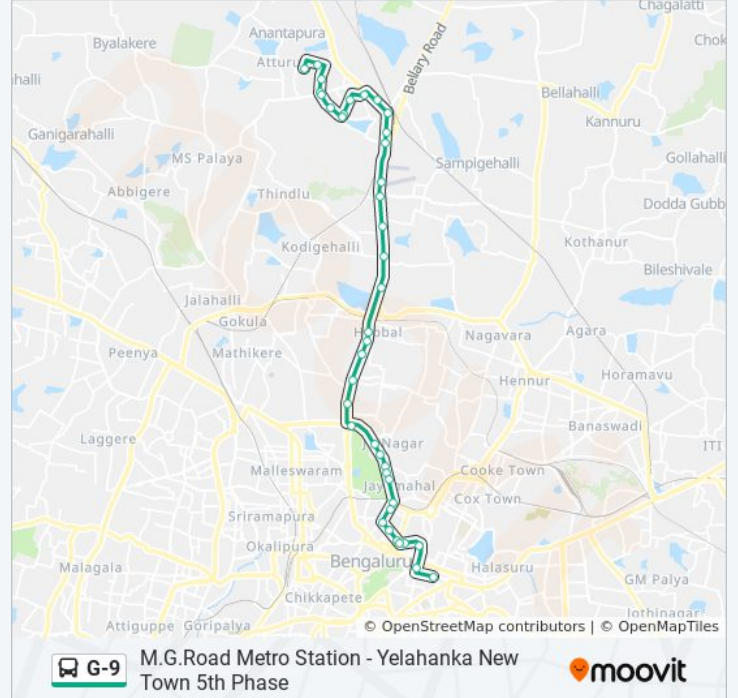

Byatarayanapura

G.K.V.K.Gate

Jakkur Aerodrum

Allalassandra Gate

Yelahanka Police Station

Yelahanka N.E.S.Office

Seshadripuram College Yelahanka

Sharavathi Hotel

Chikka Bommasandra Cross

Yelahanka Satellite Town

Mother Dairy Cross Yelahanka

Yelahanka Bakery

Yelahanka Bakery

Yelahanka 5th Phase New Town

G-9 bus time schedules and route maps are available in an offline PDF at moovitapp.com. Use the [Moovit App](#) to see live bus times, train schedule or subway schedule, and step-by-step directions for all public transit in Bengaluru.

[About Moovit](#) • [MaaS Solutions](#) • [Supported Countries](#) • [Mooviter Community](#)

© 2024 Moovit - All Rights Reserved

Check Live Arrival Times