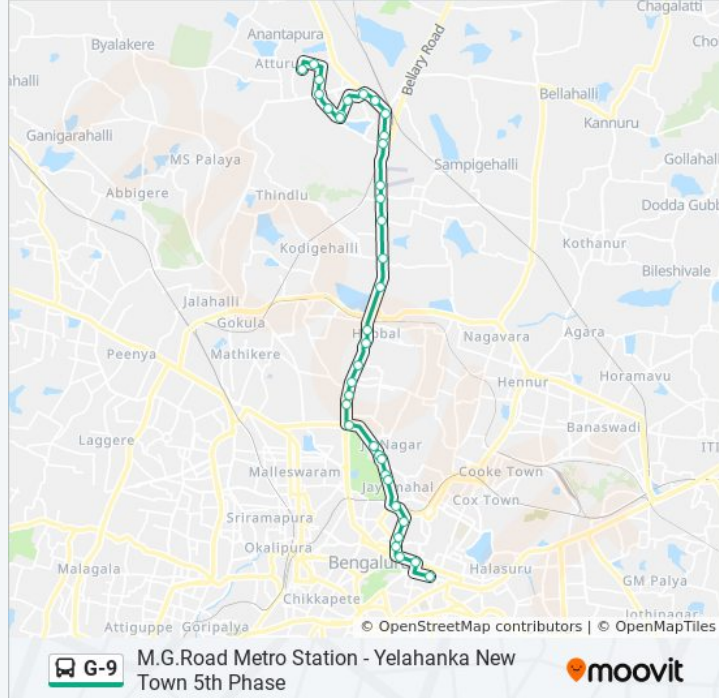

Direction: M.G.Road Metro Station

Stops: 32

Trip Duration: 52 min

Line Summary:

T.V Tower

Munireddy Palya

J.C.Nagara

Jayamahall

Cantonment Railway Station

C.S.I.Hospital Queens Road

Gold Star Hotel

Indian Express

Cubbon Park Metro Station

B.R.V.Talkies (Cubbon Road)

M.G.Road Metro Station

Direction: Yelahanka New Town 5th Phase

32 stops

[VIEW LINE SCHEDULE](#)

M.G.Road Metro Station

M.G.Road

Shivajinagara Bus Station

Indian Express

Cunningham Road

The Embassy Cunningham Road