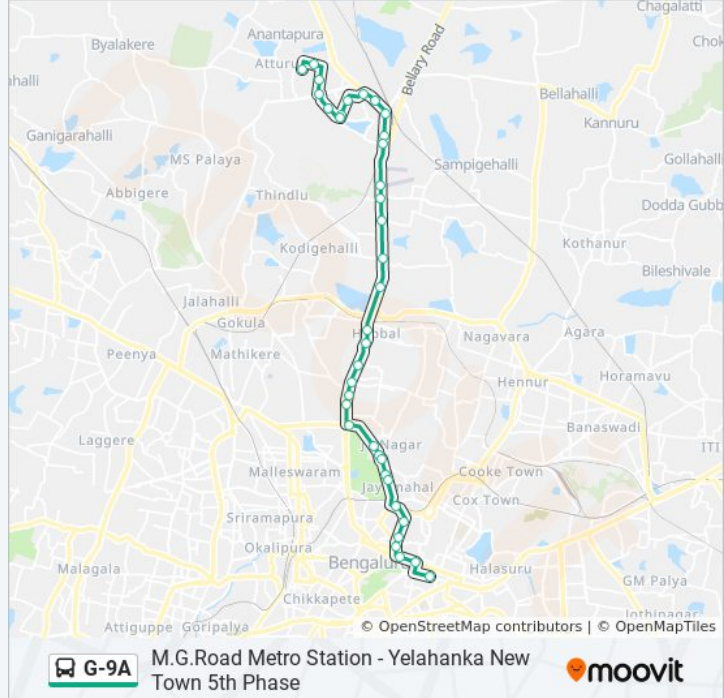

G-9A bus Info

Direction: M.G.Road Metro Station

Stops: 32

Trip Duration: 48 min

Line Summary:

T.V Tower

Munireddy Palya

J.C.Nagara

Direction: Yelahanka New Town 5th Phase

31 stops

[VIEW LINE SCHEDULE](#)

M.G.Road Metro Station

M.G.Road

Indian Express

Cunningham Road

The Embassy Cunningham Road