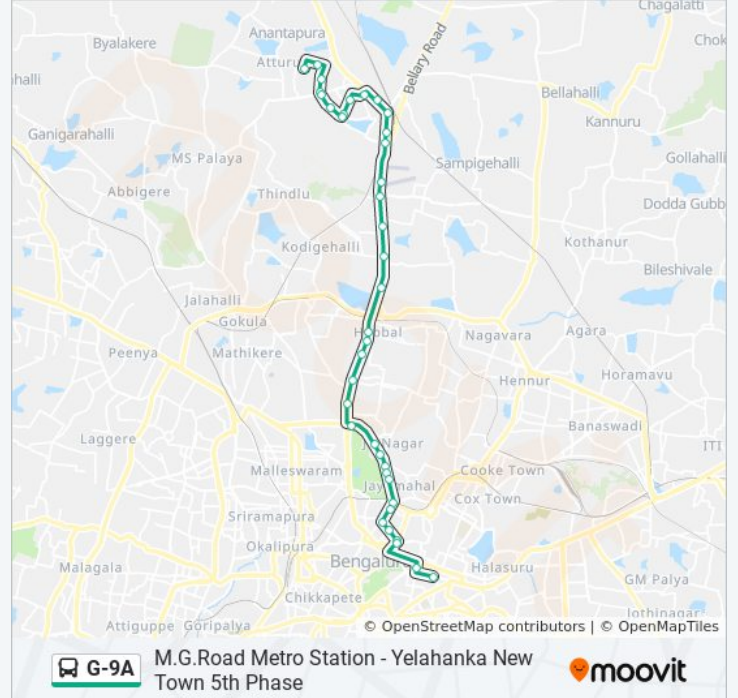

G.K.V.K.Gate

Jakkur Aerodrum

Allalassandra Gate

Yelahanka Police Station

Yelahanka N.E.S.Office

Seshadripuram College Yelahanka

Sharavathi Hotel

Chikka Bommasandra Cross

Yelahanka Satellite Town

Mother Dairy Cross Yelahanka

Yelahanka Bakery

Yelahanka Bakery

Yelahanka 5th Phase New Town

G-9A bus time schedules and route maps are available in an offline PDF at moovitapp.com. Use the [Moovit App](#) to see live bus times, train schedule or subway schedule, and step-by-step directions for all public transit in Bengaluru.

[About Moovit](#) • [MaaS Solutions](#) • [Supported Countries](#) • [Mooviter Community](#)

© 2024 Moovit - All Rights Reserved

Check Live Arrival Times