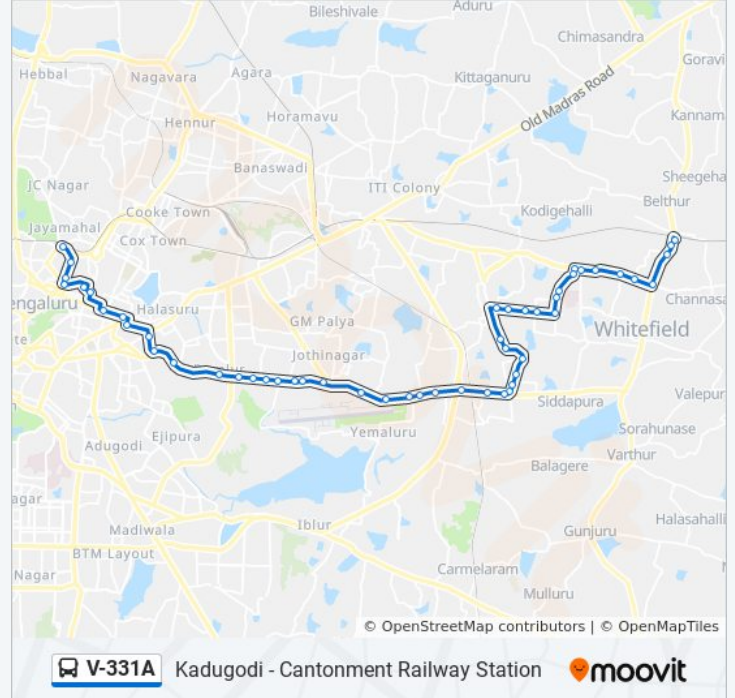

Hope Farm

Kadugodi Bridge

Kadugodi Bus Station

**Direction: Shivajinagara Bus Station**

42 stops

[VIEW LINE SCHEDULE](#)

Kadugodi Bus Station

Kadugodi Bridge