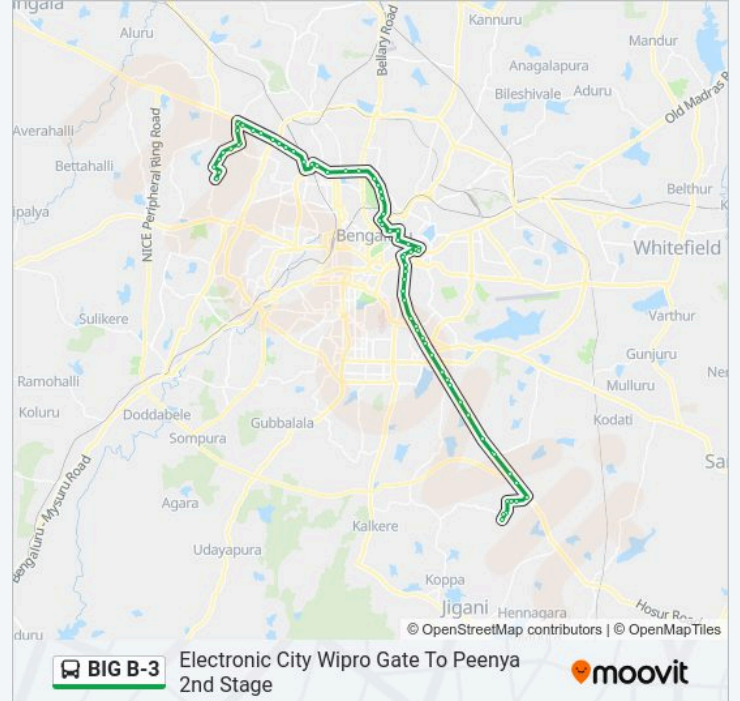

Forum Mall

Adugodi Police Quarters

Phothalappa Garden Adugodi

Anepalya

Elgin Floor Mill

Johnson Market

Shoolay Circle

St.Patric Church

Brigade Road

Mayo Hall

Electric B Station (M.G.Road)

Electric B Station (Dickenson Road)

Manipal Centre

Maniksha Parade Ground

B.R.V.Talkies (Cubbon Road)

Shivajinagara Bus Station

Indian Express

Cunningham Road

The Embassy Cunningham Road

Vasanthnagara (Ambedkar Bhavana)

Jayamahar

J.C.Nagara

Munireddy Palya

T.V Tower

Mekhri Circle (C.V Raman Road)

C.P.R.I.

Tata Institute

Yeshwanthpura Circle

Yeshwanthpura T.T.M.C

Govardhan Talkies

R.M.C.Yard (Yashawanthpura New Railway Station)

M.E.I.Factory