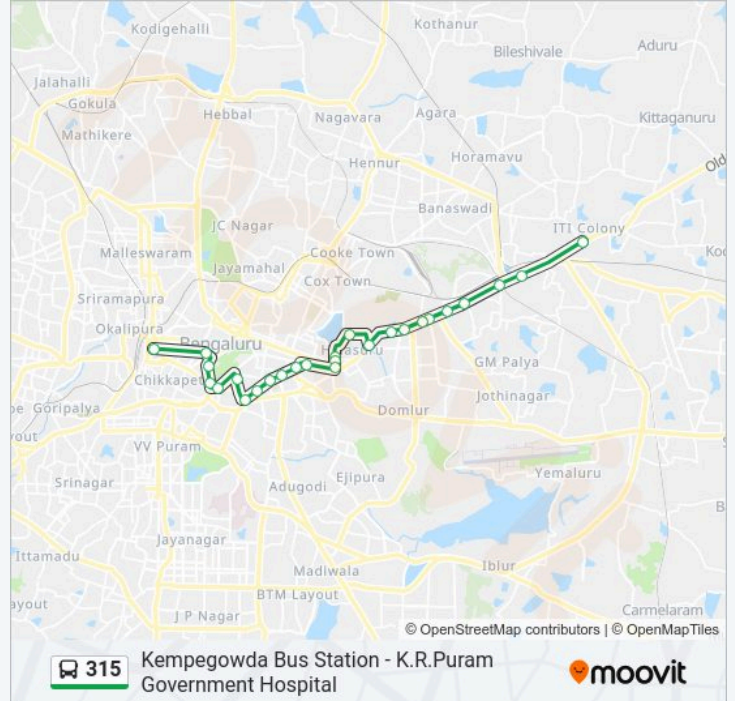

 **315**

Kempegowda Bus Station - K.R.Puram Government Hospital

Get The App

The 315 bus line (Kempegowda Bus Station - K.R.Puram Government Hospital) has 2 routes. For regular weekdays, their operation hours are:

K.R.Puram Government Hospital Route Timetable:

Sunday	08:40 - 20:30
Monday	08:40 - 20:30
Tuesday	08:40 - 20:30
Wednesday	08:40 - 20:30
Thursday	08:40 - 20:30
Friday	08:40 - 20:30
Saturday	08:40 - 20:30

315 bus Info

Direction: K.R.Puram Government Hospital

Stops: 26

Trip Duration: 35 min

Line Summary:

Swamy Vivekananda Metro Station

N.G.E.F.

Baiyappanahalli Metro Station

Benniganahalli

Tin Factory

I.T.I.Colony Gate

Direction: Kempegowda Bus Station

21 stops

[VIEW LINE SCHEDULE](#)

I.T.I.Colony Gate

Tin Factory