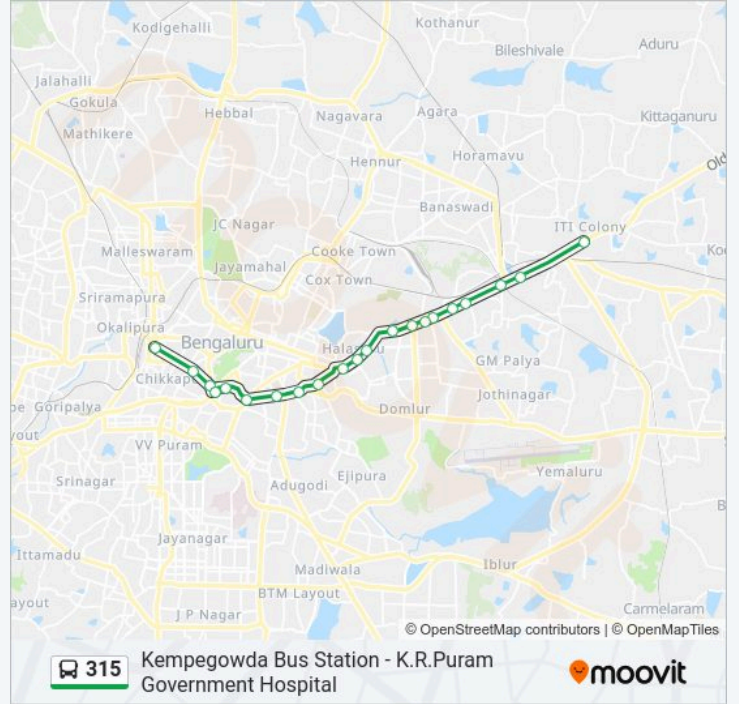

 **315**

Kempegowda Bus Station - K.R.Puram Government Hospital

Get The App

The 315 bus line (Kempegowda Bus Station - K.R.Puram Government Hospital) has 2 routes. For regular weekdays, their operation hours are:

(1) K.R.Puram Government Hospital: 08:40 - 20:30(2) Kempegowda Bus Station: 08:05 - 16:25

Use the Moovit App to find the closest 315 bus station near you and find out when is the next 315 bus arriving.

315 bus Info

Direction: K.R.Puram Government Hospital

Stops: 26

Trip Duration: 35 min

Line Summary:

Swamy Vivekananda Metro Station

N.G.E.F.

Baiyappanahalli Metro Station

315 bus Info

Direction: Kempegowda Bus Station

Stops: 21

Trip Duration: 36 min

Line Summary:

St. Marthas Hospital Corporation

Mysore Bank

Kempegowda Bus Station