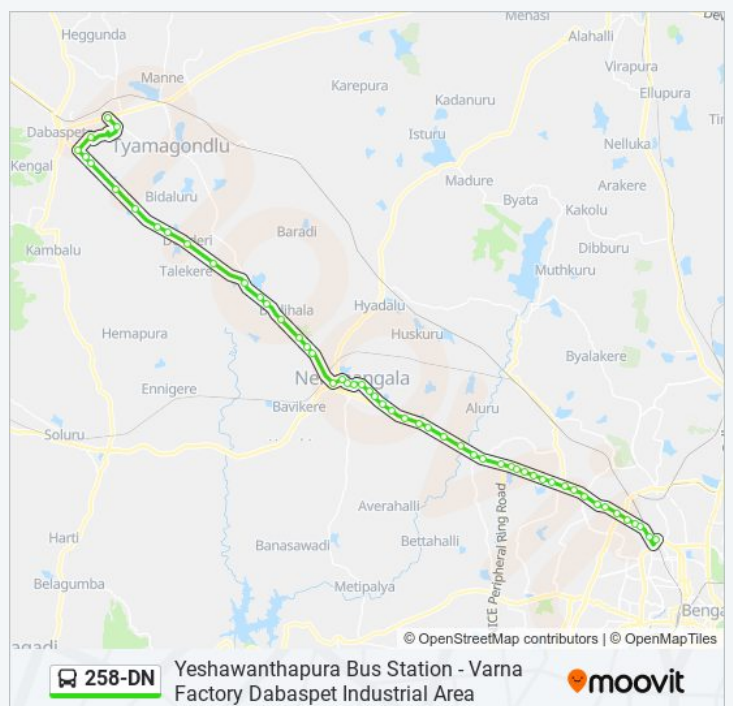

Tumkur Road Junction

Nelamangala Hunasemara

Nelamangala Bus Stand

Anjaneya Temple Nelamangala

T.B Nelamangala

**258-DN bus Time Schedule**

Yeshawanthapura Bus Station Route Timetable:

Sunday	05:15 - 17:20
Monday	05:15 - 17:20
Tuesday	05:15 - 17:20
Wednesday	05:15 - 17:20
Thursday	05:15 - 17:20
Friday	05:15 - 17:20
Saturday	05:15 - 17:20

**258-DN bus Info**

**Direction:** Yeshawanthapura Bus Station

**Stops:** 53

**Trip Duration:** 92 min

**Line Summary:**

Weavers Colony Nelamangala

Nursery Nelamangala

Binnamangala