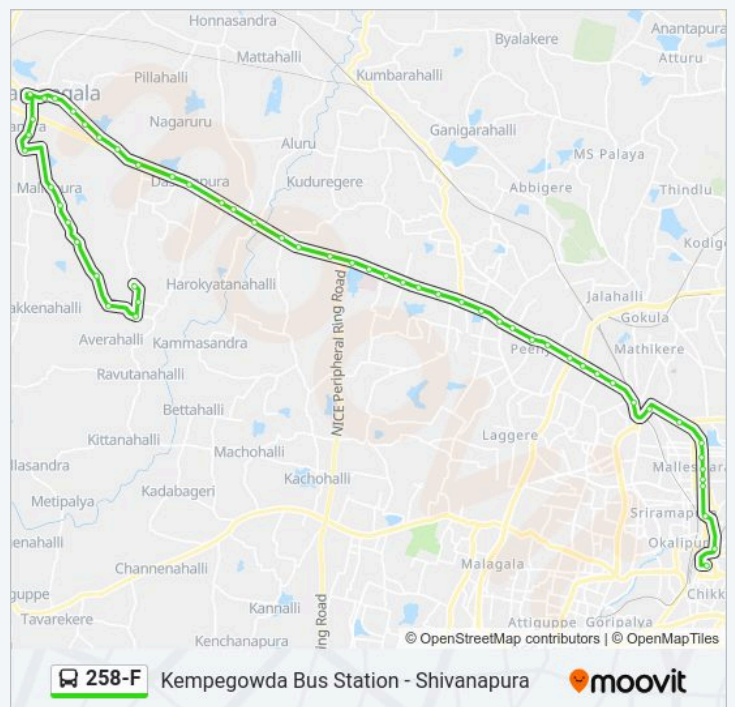

258-F bus Time Schedule

Kempegowda Bus Station Route Timetable:

Sunday	08:00 - 15:25
Monday	08:00 - 15:25
Tuesday	08:00 - 15:25
Wednesday	08:00 - 15:25
Thursday	08:00 - 15:25
Friday	08:00 - 15:25
Saturday	08:00 - 15:25

258-F bus Info

Direction: Kempegowda Bus Station

Stops: 54

Trip Duration: 97 min

Line Summary:

Dasanapura

Adakamaranahalli

Makali

258-F bus Time Schedule

Shivanapura Route Timetable:

Sunday	21:10
Monday	21:10
Tuesday	21:10
Wednesday	21:10
Thursday	21:10
Friday	21:10
Saturday	21:10

258-F bus Info

Direction: Shivanapura

Stops: 55

Trip Duration: 75 min

Line Summary:

Madavara Nice Road Junction (B.I.E.C)

T.C.I.

Madanayakanahalli

Makali

Adakimaranahalli Bridge

Adakamaranahalli

Dasanapura