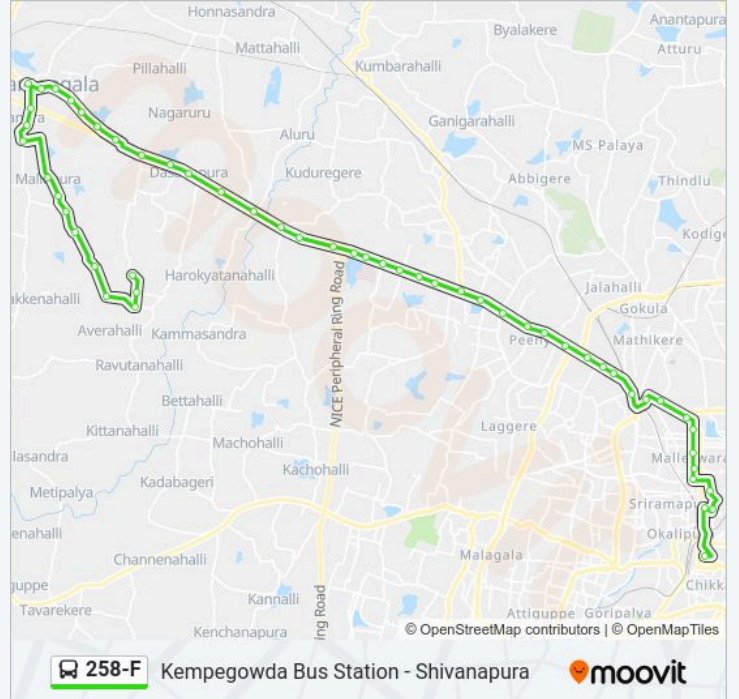

M.E.I.Factory

R.M.C.Yard (Yashwanthapura New Railway Station)

Govardhan Talkies

Yeshwanthapura T.T.M.C

Yeshwanthpura Circle

Tata Institute - Sankey Road

18th Cross Malleshwaram

13th Cross Malleshwaram

8th Cross Malleshwaram

Malleshwaram Circle

Malleshwaram Link Road

Sheshadripuram College

Central (Towards K.B.S.Majestic)

Direction: Shivanapura

55 stops

[VIEW LINE SCHEDULE](#)