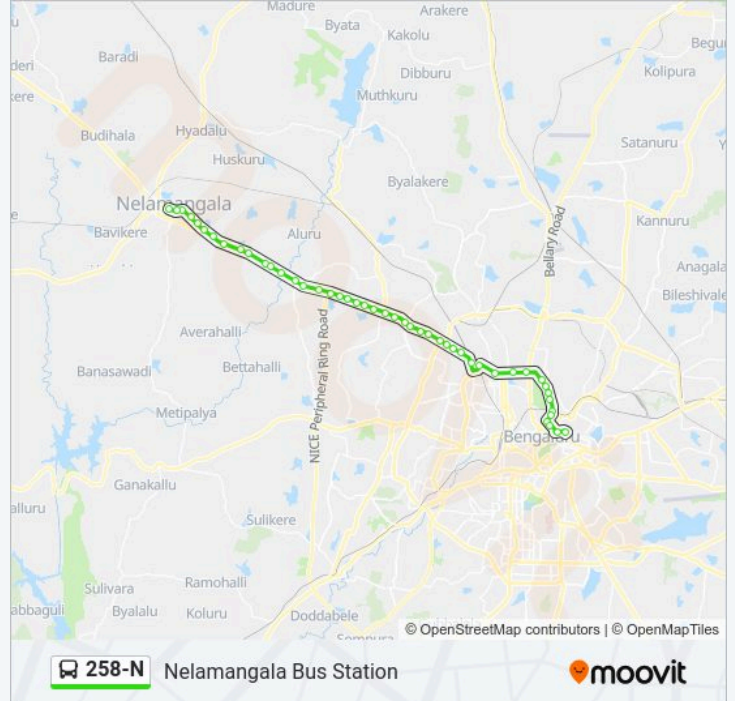

Weavers Colony Nelamangala

T.B Nelamangala

Anjaneya Temple Nelamangala

Nelamangala Bus Stand

**Direction: Shivajinagara Bus Station**

45 stops

[VIEW LINE SCHEDULE](#)

Nelamangala Bus Stand