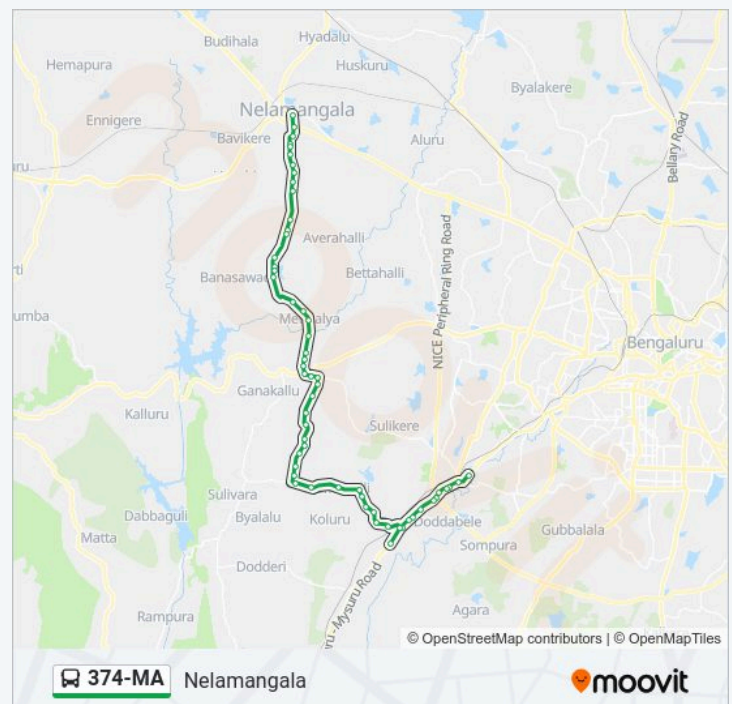

374-MA bus Info

Direction: Nelamangala

Stops: 58

Trip Duration: 97 min

Line Summary:

Ganapathihalli

Hosapalya

Punugumaranahalli Cross