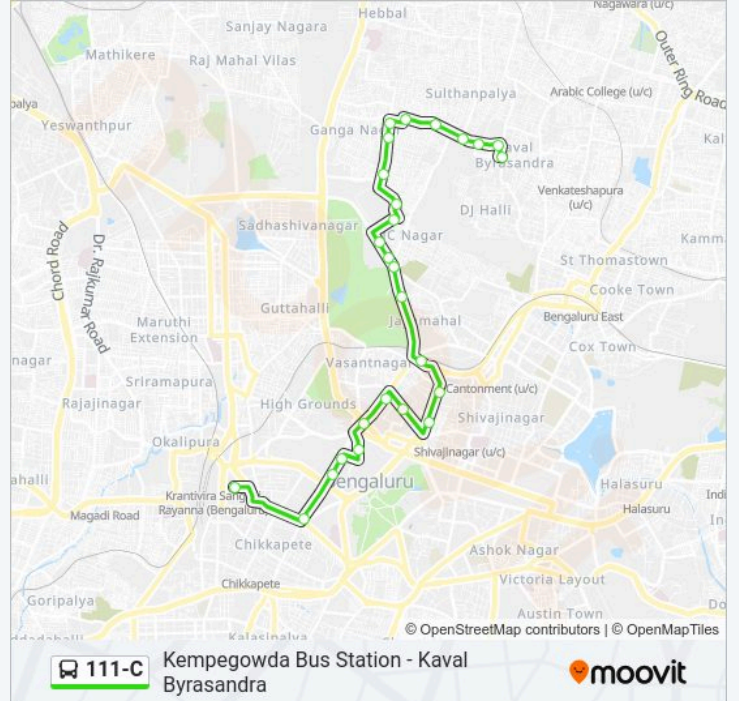

Cunningham Road

High Ground Police Station

Sophiya School Palace Road

Vidhana Soudha

A.G.S.Office

Maharani College

Cauvery Bhavana

Kempegowda Bus Station

111-C bus time schedules and route maps are available in an offline PDF at moovitapp.com. Use the Moovit App to see live bus times, train schedule or subway schedule, and step-by-step directions for all public transit in Bengaluru.

© 2024 Moovit - All Rights Reserved