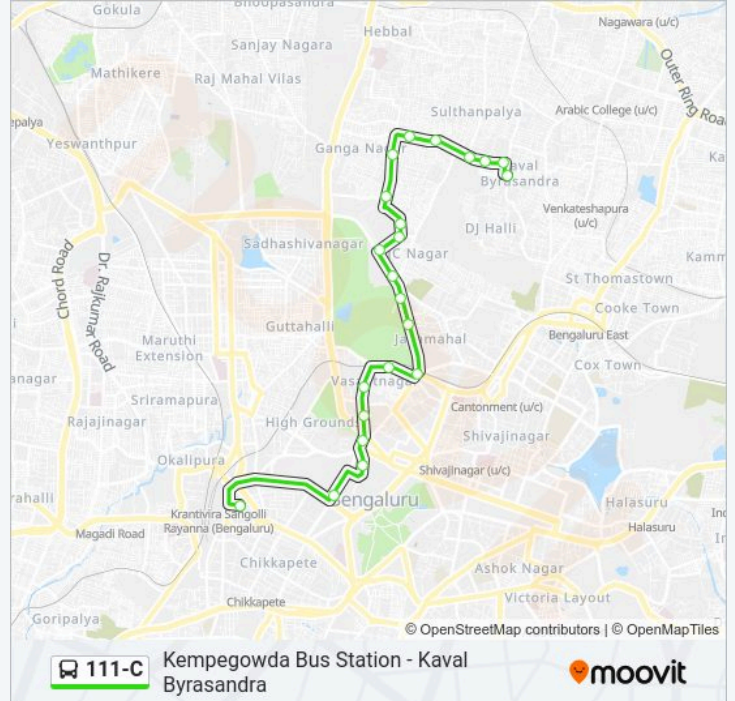

111-C

Kempegowda Bus Station - Kaval Byrasandra

Get The App

The 111-C bus line (Kempegowda Bus Station - Kaval Byrasandra) has 2 routes. For regular weekdays, their operation hours are:

(1) Kaval Byrasandra: 05:00 - 20:45(2) Kempegowda Bus Station: 05:30 - 21:25

Use the Moovit App to find the closest 111-C bus station near you and find out when is the next 111-C bus arriving.

Direction: Kaval Byrasandra

22 stops

[VIEW LINE SCHEDULE](#)

- Kempegowda Bus Station
- Maharani College
- Vidhana Soudha
- Basava Bhavan
- High Ground Police Station
- Mount Caramel College
- Ganesha Temple
- Cantonment Railway Station
- Jayamahal
- J.C.Nagara
- Munireddy Palya
- T.V Tower
- C.Q.A.L.
- Matadahalli
- Rahamathnagara
- R.T.Nagara Post Office
- H.M.T.Layout (R.T.Nagara)
- 1st Main Road, 3/2
- Sultanpalya Cross Pushpanjali Talkies
- P&T Quarters
- Manjushree Hospital

111-C bus Info

Direction: Kaval Byrasandra

Stops: 22

Trip Duration: 24 min

Line Summary:

Kaval Byrasandra

Direction: Kempegowda Bus Station

26 stops