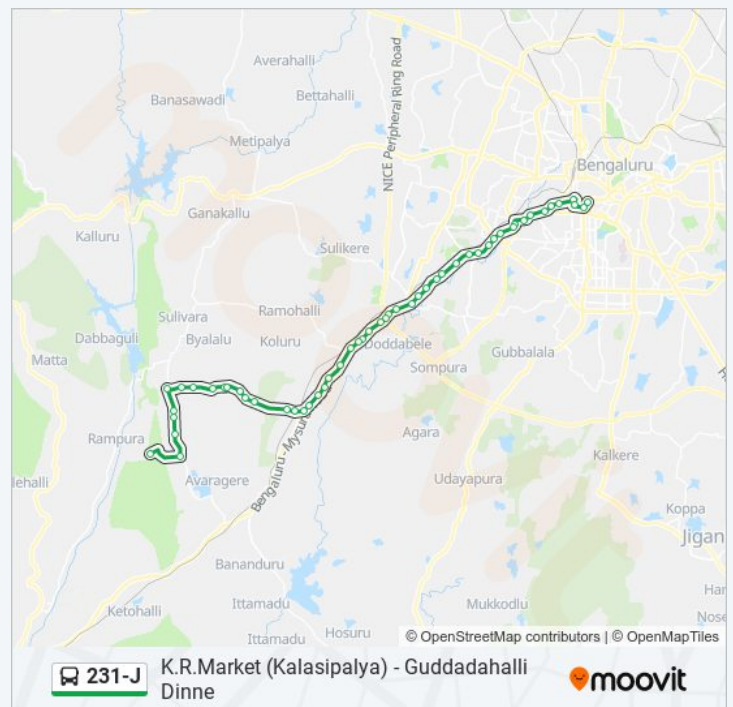

52 stops

[VIEW LINE SCHEDULE](#)

- Guddadahalli Dinne
- Kaka Ramanahalli Cross
- Borehalli
- Ganakal
- Ankanahalli
- Kempadyapanahalli
- Mallathanahalli
- Bethimgere Cross
- Dodderi Grama
- Dodderi Colony
- Dodderi College
- C.K.Thandya Cross
- K Karenahalli Cross
- Muthurayanapura
- Hejjala
- Juttanapalya
- Hejjala Cross
- Kanminake Colony
- Kanminake
- Swami Narayana Gurukula
- Pepsi Gate
- Kumbalagodu
- Ramohalli Cross
- Juggath Pharma
- Anchepalya Bidadi Road
- R.R.Medical College
- Basavanagara Kengeri
- Kengeri Road Junction
- Depot 12 Gate
- I.M.A.C.India
- Kengeri Police Station

K.R.Market (Kalasipalya) Route Timetable:

Sunday	09:15
Monday	09:15
Tuesday	09:15
Wednesday	09:15
Thursday	09:15
Friday	09:15
Saturday	09:15

231-J bus Info

Direction: K.R.Market (Kalasipalya)

Stops: 52

Trip Duration: 90 min

Line Summary: