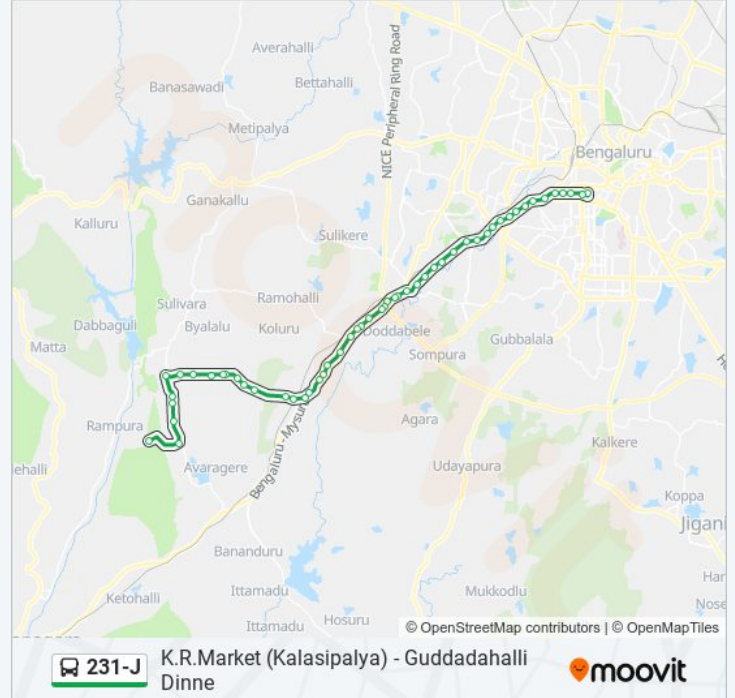

Kengeri Metro Station

I.M.A.C.India

Depot 12 Gate

Kengeri Road Junction

Basavanagara Kengeri

R.R.Medical College

Anchepalya Bidadi Road

Juggath Pharma

Ramohalli Cross

Kumbalagodu

Pepsi Gate

Swami Narayana Gurukula

Kanminake

Kanminake Colony

Hejjala Cross

Juttanapalya

Hejjala

Muthurayanapura

K Karenahalli Cross

C.K.Thandya Cross

Dodderi College

Dodderi Colony

Dodderi Grama

Bethingere Cross

Mallathanahalli

Kempadyapanahalli

Ankanahalli

Ganakal

Borehalli

Kaka Ramanahalli Cross

Guddadahalli Dinne