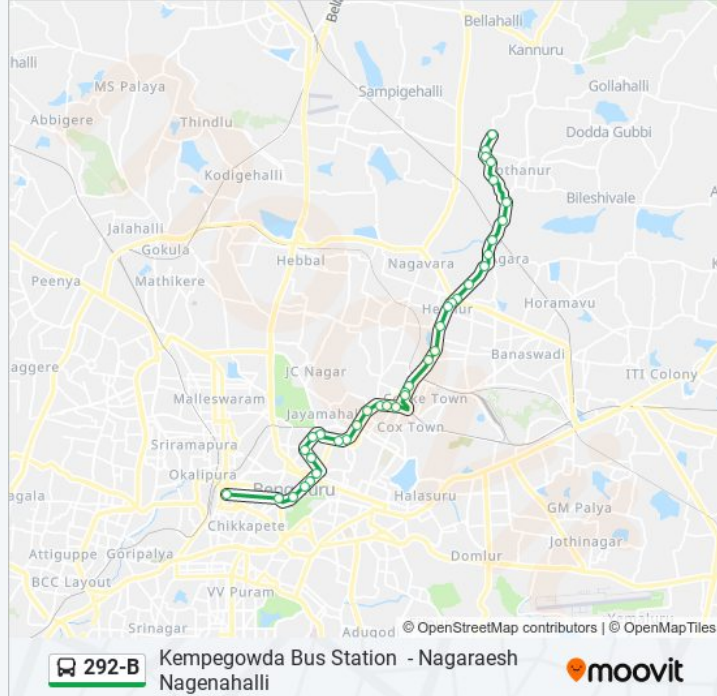

Richards Park

Davis Road

Charles School

Lingarajapuram

Jyothi School

Kacharakanahalli

Hennur Depot 10 Cross

Hennur Junction

Hennuru Junction

Hennuru Village

Hennuru Bande Sai Baba Temple

Hennuru

Janaki Rama Layout

Geddalahalli

K Narayanapura Cross

Kristu Jayanti College

K Narayanapura

Knarayanapura

Nagaresha Nagenahalli Cross

Nagaraesh Nagenahalli

292-B bus time schedules and route maps are available in an offline PDF at moovitapp.com. Use the [Moovit App](#) to see live bus times, train schedule or subway schedule, and step-by-step directions for all public transit in Bengaluru.

[About Moovit](#) • [MaaS Solutions](#) • [Supported Countries](#) • [Mooviter Community](#)

© 2024 Moovit - All Rights Reserved

Check Live Arrival Times