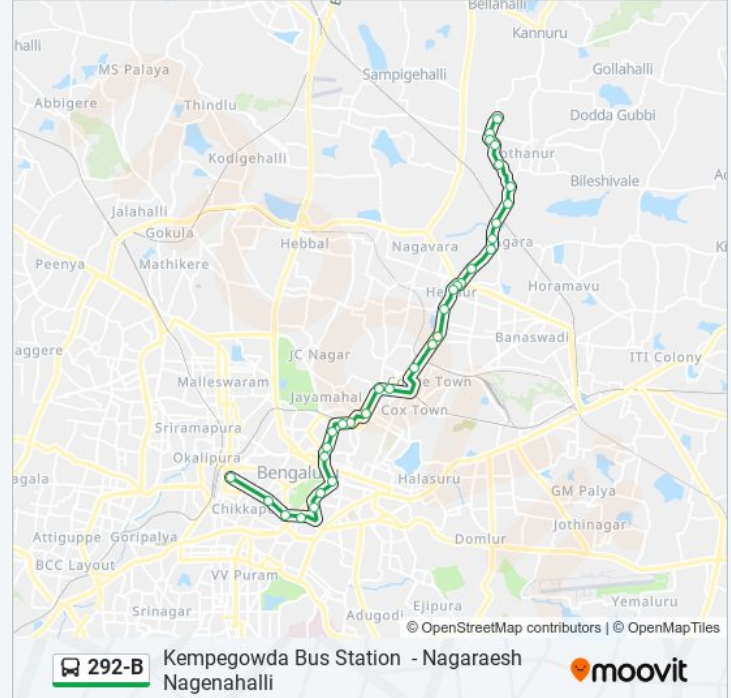

🚌 292-B

Kempegowda Bus Station - Nagaraesh Nagenahalli

Get The App

The 292-B bus line (Kempegowda Bus Station - Nagaraesh Nagenahalli) has 2 routes. For regular weekdays, their operation hours are:

(1) Kempegowda Bus Station: 07:15 - 21:50(2) Nagaraesh Nagenahalli: 06:10 - 20:20

292-B bus Time Schedule

Kempegowda Bus Station Route Timetable:

| | |
|-----------|---------------|
| Sunday | 07:15 - 21:50 |
| Monday | 07:15 - 21:50 |
| Tuesday | 07:15 - 21:50 |
| Wednesday | 07:15 - 21:50 |
| Thursday | 07:15 - 21:50 |
| Friday | 07:15 - 21:50 |
| Saturday | 07:15 - 21:50 |

292-B bus Info

Direction: Kempegowda Bus Station

Stops: 33

Trip Duration: 49 min

Line Summary:

Bamboo Bazar 2

Bamboo Bazaar

C.S.I.Hospital Queens Road

Kempegowda Bus Station

Direction: Nagarash Nagenahalli

37 stops

[VIEW LINE SCHEDULE](#)

Kempegowda Bus Station

Maharani College

Vidhana Soudha Metro Station

Vidhana Soudha Karnataka High Court