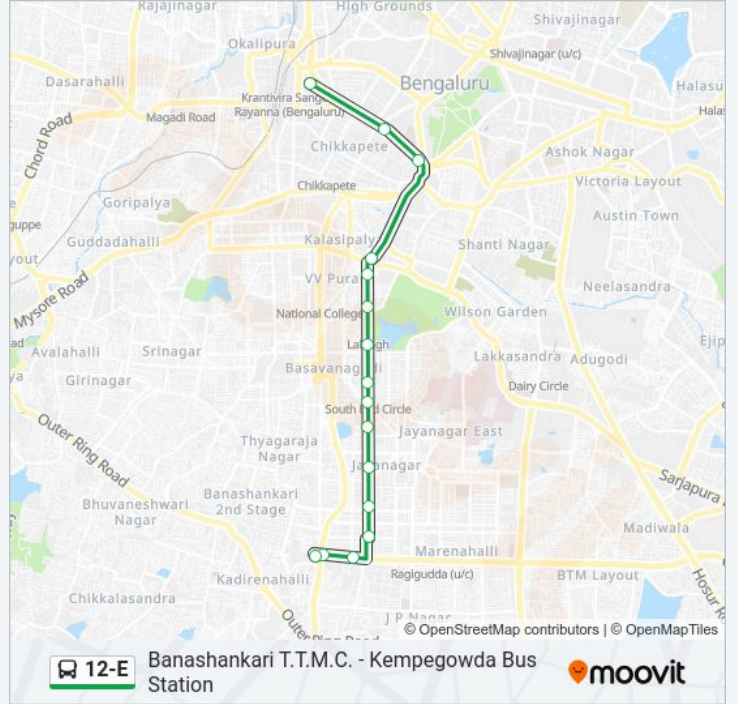

The 12-E bus line (Banashankari T.T.M.C. - Kempegowda Bus Station) has 2 routes. For regular weekdays, their operation hours are:

(1) Banashankari T.T.M.C.: 05:00 - 22:00(2) Kempegowda Bus Station: 05:10 - 22:30

12-E bus Info**Direction:** Banashankari T.T.M.C.**Stops:** 22**Trip Duration:** 25 min**Line Summary:**

Banashankari Bus Station

Direction: Kempegowda Bus Station

16 stops

[VIEW LINE SCHEDULE](#)

Banashankari Bus Station

Kempegowda Bus Station Route Timetable:

Sunday	05:10 - 22:30
Monday	05:10 - 22:30
Tuesday	05:10 - 22:30
Wednesday	05:10 - 22:30
Thursday	05:10 - 22:30
Friday	05:10 - 22:30
Saturday	05:10 - 22:30

12-E bus Info

Direction: Kempegowda Bus Station

Stops: 16

Trip Duration: 19 min

Line Summary:

12-E bus time schedules and route maps are available in an offline PDF at moovitapp.com. Use the Moovit App to see live bus times, train schedule or subway schedule, and step-by-step directions for all public transit in Bengaluru.