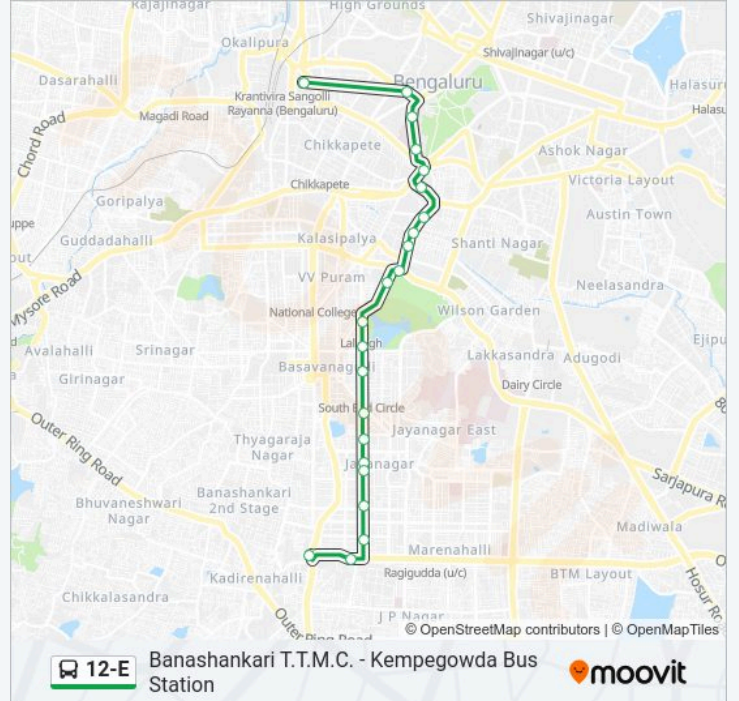

The 12-E bus line (Banashankari T.T.M.C. - Kempegowda Bus Station) has 2 routes. For regular weekdays, their operation hours are:

(1) Banashankari T.T.M.C.: 05:00 - 22:00(2) Kempegowda Bus Station: 05:10 - 22:30

Use the Moovit App to find the closest 12-E bus station near you and find out when is the next 12-E bus arriving.

Direction: Banashankari T.T.M.C.

22 stops

[VIEW LINE SCHEDULE](#)

Kempegowda Bus Station
Maharani College
K.R.Circle
St Marthas Hospital Corporation
Corporation
Corporation
Poornima Talkies
Mtr
Passport Office Lalbagh Road
Lalbagh Main Gate
Lalbagh Main Gate
Lalbagh West Gate
R.V.Teachers College
Vijaya College
Ranadheera Kanteerava Park
Nanda Talkies
Jayanagara Metro Station
Jayanagara Metro Station / Rose Garden
8th Block Jayanagara
Jayanagara 40th Cross
Sangam Circle

12-E bus Time Schedule

Banashankari T.T.M.C. Route Timetable:

Sunday	05:00 - 22:00
Monday	05:00 - 22:00
Tuesday	05:00 - 22:00
Wednesday	05:00 - 22:00
Thursday	05:00 - 22:00
Friday	05:00 - 22:00
Saturday	05:00 - 22:00

12-E bus Info**Direction:** Banashankari T.T.M.C.**Stops:** 22**Trip Duration:** 25 min**Line Summary:**

Banashankari Bus Station

Direction: Kempegowda Bus Station

16 stops

[VIEW LINE SCHEDULE](#)

Banashankari Bus Station