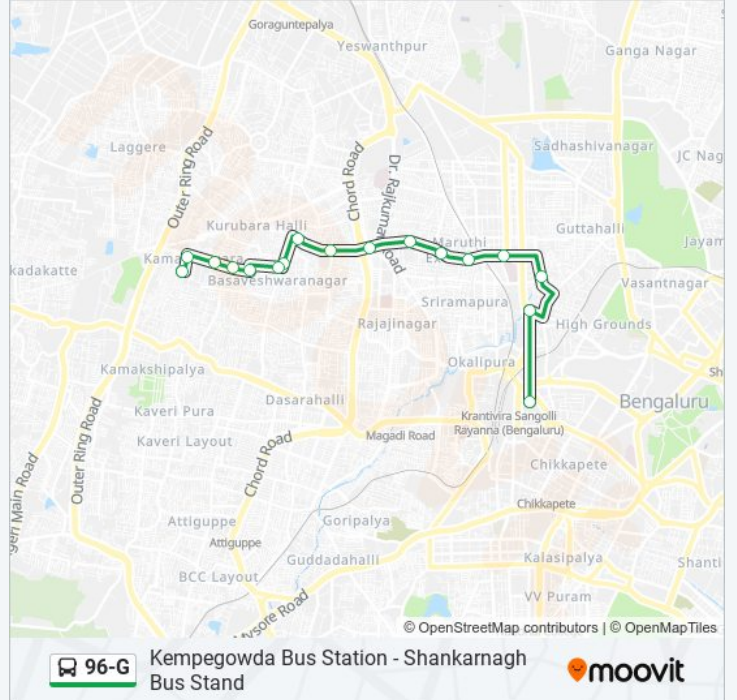

🚌 96-G

Kempegowda Bus Station - Shankarnagh Bus Stand

Get The App

The 96-G bus line (Kempegowda Bus Station - Shankarnagh Bus Stand) has 2 routes. For regular weekdays, their operation hours are:

(1) Kempegowda Bus Station: 05:00 - 22:10(2) Shankarnagh Bus Stand: 04:50 - 22:25

Use the Moovit App to find the closest 96-G bus station near you and find out when is the next 96-G bus arriving.

Direction: Kempegowda Bus Station

17 stops

[VIEW LINE SCHEDULE](#)

- Shankarnagh Bus Stand
- Kamalanagara
- Market Kamalanagara
- Gudde Devastana Kamalanagara
- Maruthi Temple Kamalanagara
- Water Tank Kamalanagara
- Water Tank Kamalanagara
- Shankar Mutt
- Modi Hospital
- Navarang Theatre
- Mariyappanapalya
- Harishchandra Ghat
- Devaiah Park
- Malleshwaram Circle
- Malleshwaram Link Road
- Central (Towards K.B.S.Majestic)
- Kempegowda Bus Station

96-G bus Time Schedule

Kempegowda Bus Station Route Timetable:

Sunday	05:00 - 22:10
Monday	05:00 - 22:10
Tuesday	05:00 - 22:10
Wednesday	05:00 - 22:10
Thursday	05:00 - 22:10
Friday	05:00 - 22:10
Saturday	05:00 - 22:10

96-G bus Info

Direction: Kempegowda Bus Station

Stops: 17

Trip Duration: 22 min

Line Summary:

Direction: Shankarnagh Bus Stand

19 stops

[VIEW LINE SCHEDULE](#)