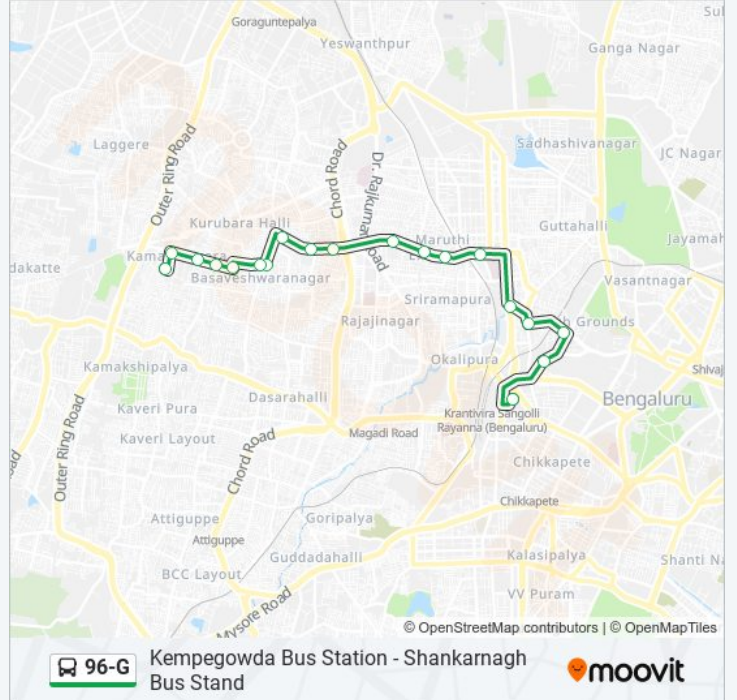

🚌 96-G

Kempegowda Bus Station - Shankarnagh Bus Stand

Get The App

The 96-G bus line (Kempegowda Bus Station - Shankarnagh Bus Stand) has 2 routes. For regular weekdays, their operation hours are:

(1) Kempegowda Bus Station: 05:00 - 22:10(2) Shankarnagh Bus Stand: 04:50 - 22:25

Use the Moovit App to find the closest 96-G bus station near you and find out when is the next 96-G bus arriving.

Direction: Kempegowda Bus Station

17 stops

[VIEW LINE SCHEDULE](#)

- Shankarnagh Bus Stand
- Kamalanagara
- Market Kamalanagara
- Gudde Devastana Kamalanagara
- Maruthi Temple Kamalanagara
- Water Tank Kamalanagara
- Water Tank Kamalanagara
- Shankar Mutt
- Modi Hospital
- Navarang Theatre
- Mariyappanapalya
- Harishchandra Ghat
- Devaiah Park
- Malleshwaram Circle
- Malleshwaram Link Road
- Central (Towards K.B.S.Majestic)
- Kempegowda Bus Station

96-G bus Info

Direction: Kempegowda Bus Station

Stops: 17

Trip Duration: 22 min

Line Summary:

Direction: Shankarnagh Bus Stand

19 stops

[VIEW LINE SCHEDULE](#)

96-G bus Info

Direction: Shankarnagh Bus Stand

Stops: 19

Trip Duration: 22 min

Line Summary:

Shankarnagh Bus Stand

96-G bus time schedules and route maps are available in an offline PDF at moovitapp.com. Use the [Moovit App](#) to see live bus times, train schedule or subway schedule, and step-by-step directions for all public transit in Bengaluru.