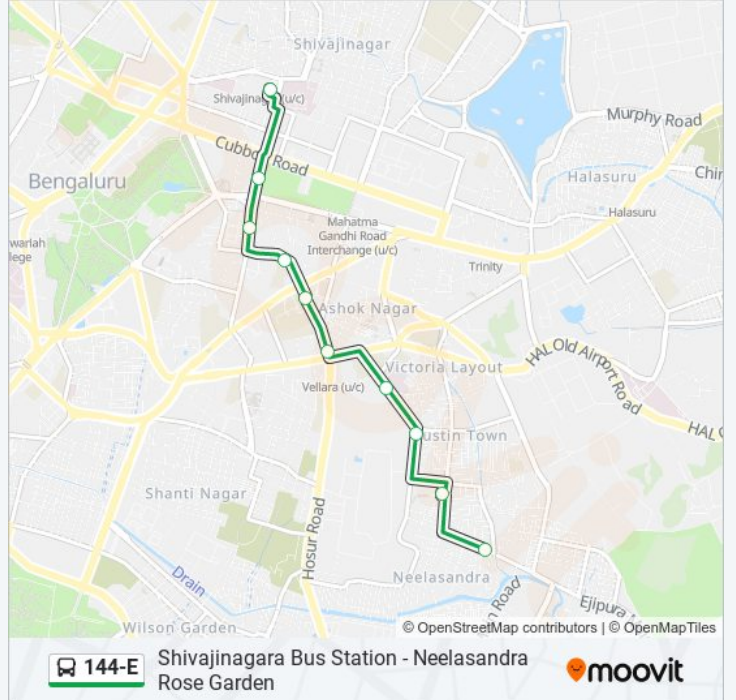

**144-E bus Info****Direction:** Neelasandra Rose Garden**Stops:** 13**Trip Duration:** 17 min**Line Summary:**

### Direction: Shivajinagara Bus Station

10 stops

[VIEW LINE SCHEDULE](#)

- Neelasandra Rose Garden
- Neelasandra Bus Stand
- Austin Town Neelasandra
- Philomenas Hospital
- Shoolay Circle
- St.Patric Church
- State Bank India Garage
- State Bank Of India (Bowring Institute)
- M.G.Road
- Shivajinagara Bus Station

### 144-E bus Time Schedule

Shivajinagara Bus Station Route Timetable:

Sunday	05:50 - 21:40
Monday	05:50 - 21:40
Tuesday	05:50 - 21:40
Wednesday	05:50 - 21:40
Thursday	05:50 - 21:40
Friday	05:50 - 21:40
Saturday	05:50 - 21:40

### 144-E bus Info

**Direction:** Shivajinagara Bus Station

**Stops:** 10

**Trip Duration:** 13 min

**Line Summary:**

144-E bus time schedules and route maps are available in an offline PDF at [moovitapp.com](https://moovitapp.com). Use the Moovit App to see live bus times, train schedule or subway schedule, and step-by-step directions for all public transit in Bengaluru.