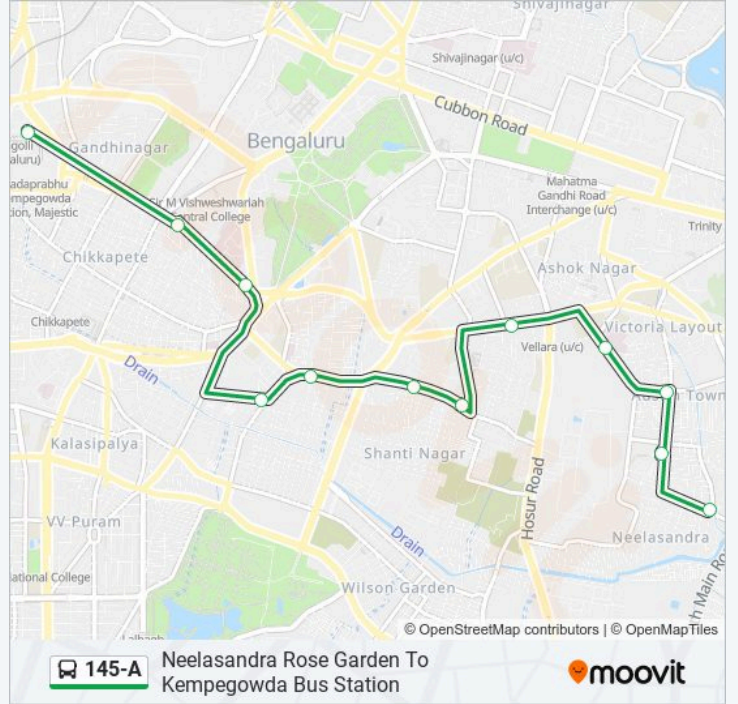

 145-A

Neelasandra Rose Garden To Kempegowda Bus Station

[Get The App](#)

The 145-A bus line Neelasandra Rose Garden To Kempegowda Bus Station has one route. For regular weekdays, their operation hours are:

(1) Kempegowda Bus Station: 14:25

Use the Moovit App to find the closest 145-A bus station near you and find out when is the next 145-A bus arriving.

Direction: Kempegowda Bus Station

12 stops

[VIEW LINE SCHEDULE](#)

145-A bus Info**Direction:** Kempegowda Bus Station**Stops:** 12**Trip Duration:** 17 min**Line Summary:**

145-A bus time schedules and route maps are available in an offline PDF at moovitapp.com. Use the Moovit App to see live bus times, train schedule or subway schedule, and step-by-step directions for all public transit in Bengaluru.