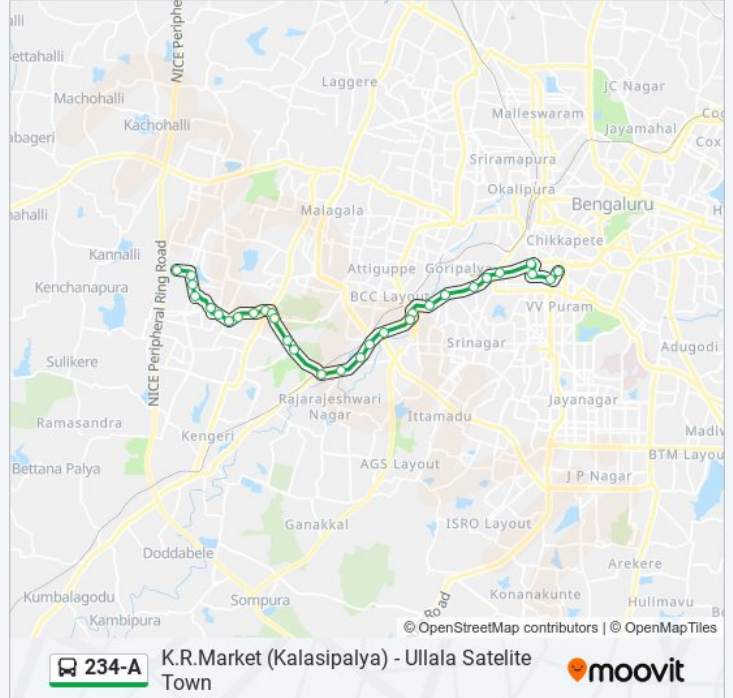

Mysore Circle

Sirsi Circle

Vinayaka Talkies

Rayan Circle

Tippu Sulthan Palace

K.R.Market (Kalasipalya)

### Direction: Ullala Satellite Town

28 stops

[VIEW LINE SCHEDULE](#)

K.R.Market (Kalasipalya)

Tippu Sulthan Palace

Rayan Circle

Water Tank Chamarajapet

Sirsi Circle