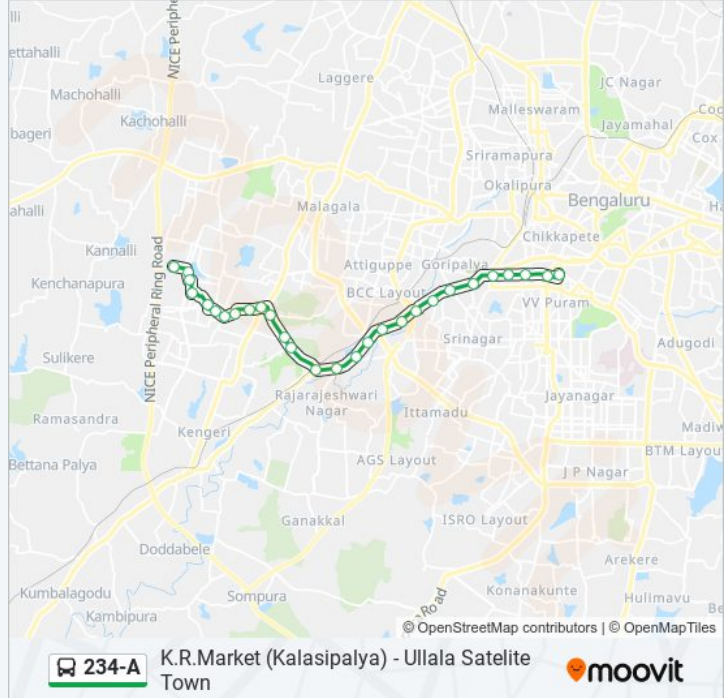

### 234-A bus Info

**Direction:** Ullala Satellite Town

**Stops:** 28

**Trip Duration:** 40 min

**Line Summary:**

Bengaluru University Quarters

Muneshwara Layout

Press Layout

Amma Ashrama Cross

Vidyaniketan Public School Ullalu

Manganahalli Cross

Ullalu

Ullalu Lake

Hullala Bar Stop

Ullala Satelite Town

234-A bus time schedules and route maps are available in an offline PDF at [moovitapp.com](https://moovitapp.com). Use the [Moovit App](#) to see live bus times, train schedule or subway schedule, and step-by-step directions for all public transit in Bengaluru.