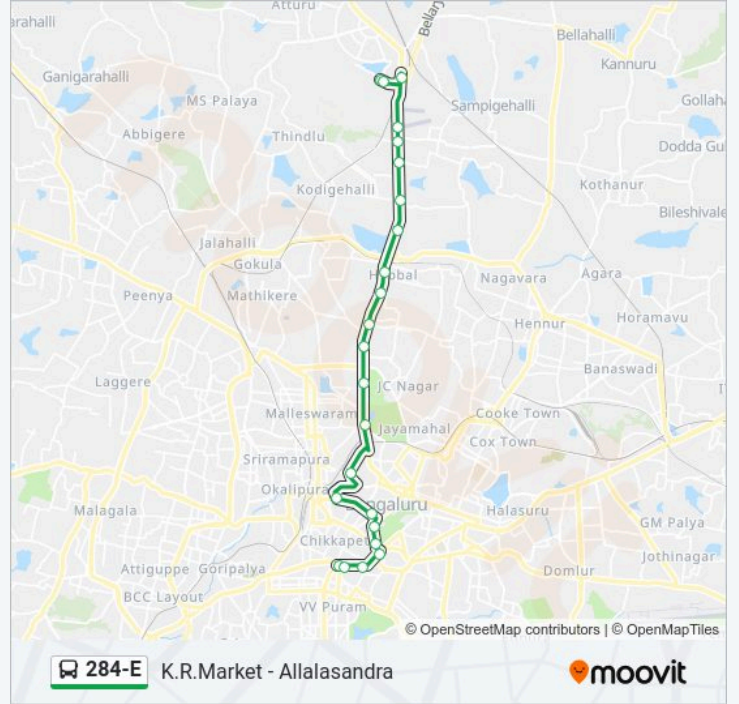

St Marthas Hospital Corporation

Corporation

Town Hall

Krishnarajendra Market

K.R.Market

284-E bus time schedules and route maps are available in an offline PDF at moovitapp.com. Use the Moovit App to see live bus times, train schedule or subway schedule, and step-by-step directions for all public transit in Bengaluru.

© 2024 Moovit - All Rights Reserved