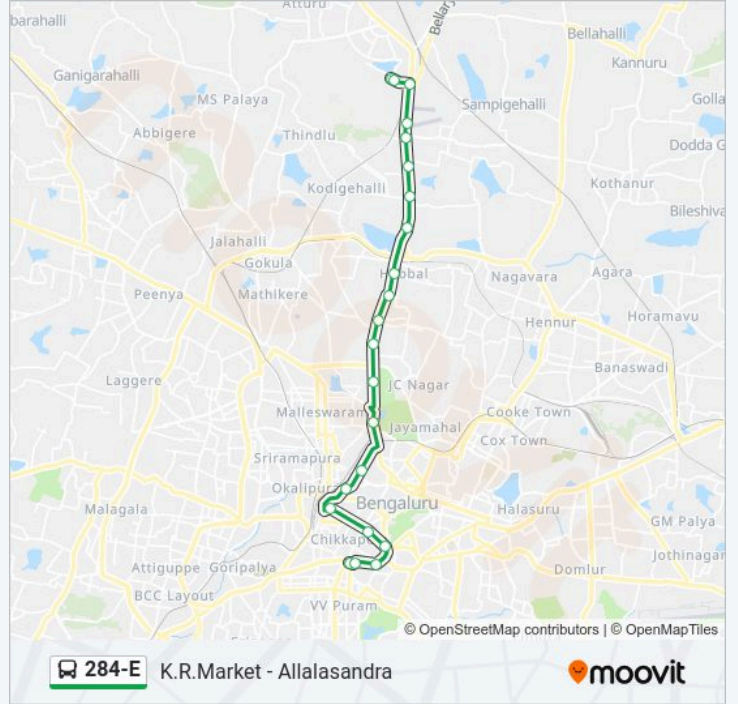

Allalasanra

Direction: K.R.Market

23 stops

[VIEW LINE SCHEDULE](#)

Allalasanra

Jn Of 8th Main 14th Cross

Allalasanra Gate

Jakkur Aerodrum

G.K.V.K.Gate

Byatarayanapura

Kodigehalli Gate

Military Dairy Farm (Esteem Mall)

Hebbala

Canara Bank Hebbala

C.B.I

Mekhri Circle Bus Stop

Palace Ground

R.M.Guttahalli

Shivananda Stores

Anand Rao Circle

Maharani College

K.R.Circle

284-E bus Time Schedule

K.R.Market Route Timetable:

Sunday	07:35 - 17:25
Monday	07:35 - 17:25
Tuesday	07:35 - 17:25
Wednesday	07:35 - 17:25
Thursday	07:35 - 17:25
Friday	07:35 - 17:25
Saturday	07:35 - 17:25

284-E bus Info

Direction: K.R.Market

Stops: 23

Trip Duration: 41 min

Line Summary: