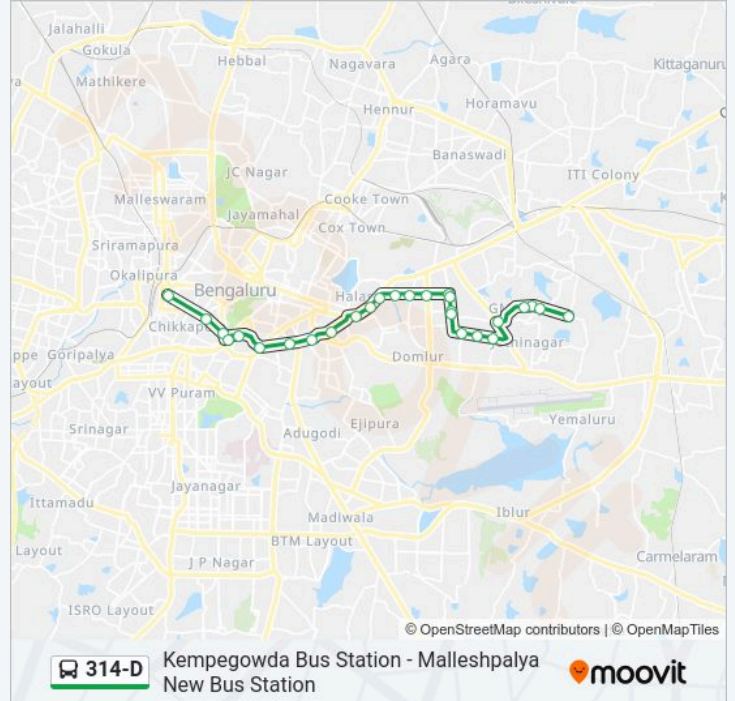

 **314-D****Kempegowda Bus Station - Malleshpalya New Bus Station**[Get The App](#)

The 314-D bus line (Kempegowda Bus Station - Malleshpalya New Bus Station) has 2 routes. For regular weekdays, their operation hours are:

Kempegowda Bus Station Route Timetable:

Sunday	05:45 - 19:35
Monday	05:45 - 19:35
Tuesday	05:45 - 19:35
Wednesday	05:45 - 19:35
Thursday	05:45 - 19:35
Friday	05:45 - 19:35
Saturday	05:45 - 19:35

314-D bus Info**Direction:** Kempegowda Bus Station**Stops:** 27**Trip Duration:** 38 min**Line Summary:**

Richmond Circle

Richmond Circle

Pallavi Talkies

Corporation

St.Marthas Hospital Corporation

Mysore Bank

Kempegowda Bus Station

Direction: Mallehpalya New Bus Station

30 stops

[VIEW LINE SCHEDULE](#)

Kempegowda Bus Station

Maharani College

K.R.Circle

St Marthas Hospital Corporation

Corporation

St.Joseph Boys High School Malya Hospital