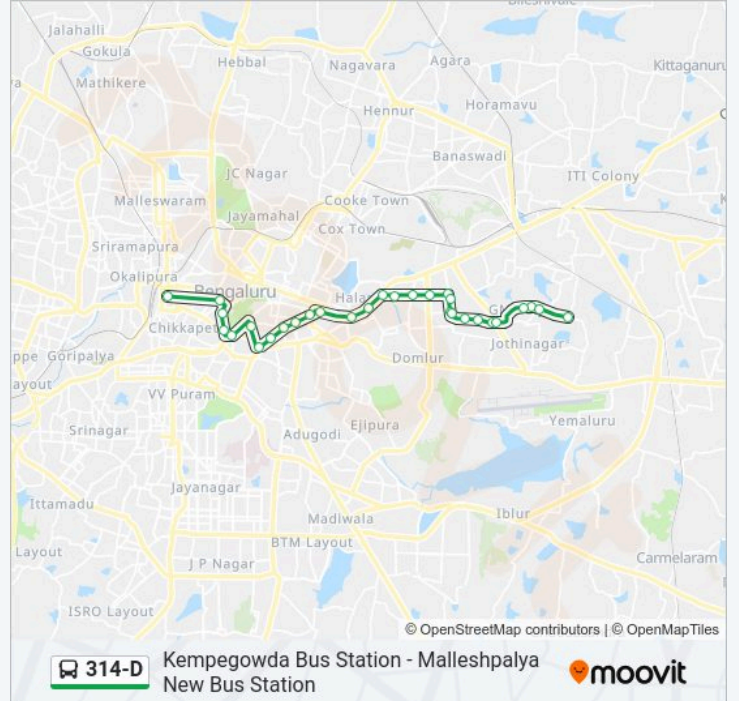

 **314-D****Kempegowda Bus Station - Malleshpalya New Bus Station**[Get The App](#)

The 314-D bus line (Kempegowda Bus Station - Malleshpalya New Bus Station) has 2 routes. For regular weekdays, their operation hours are:

(1) Kempegowda Bus Station: 05:45 - 19:35(2) Malleshpalya New Bus Station: 06:50 - 20:40

Use the Moovit App to find the closest 314-D bus station near you and find out when is the next 314-D bus arriving.

314-D bus Info

Direction: Mallehpalya New Bus Station

Stops: 30

Trip Duration: 35 min

Line Summary:

C.M.H. Hospital

Chinmaya Mission Hospital

Tippasandra

Malleshpalya New Bus Station (Vignananagar)

314-D bus time schedules and route maps are available in an offline PDF at moovitapp.com. Use the Moovit App to see live bus times, train schedule or subway schedule, and step-by-step directions for all public transit in Bengaluru.