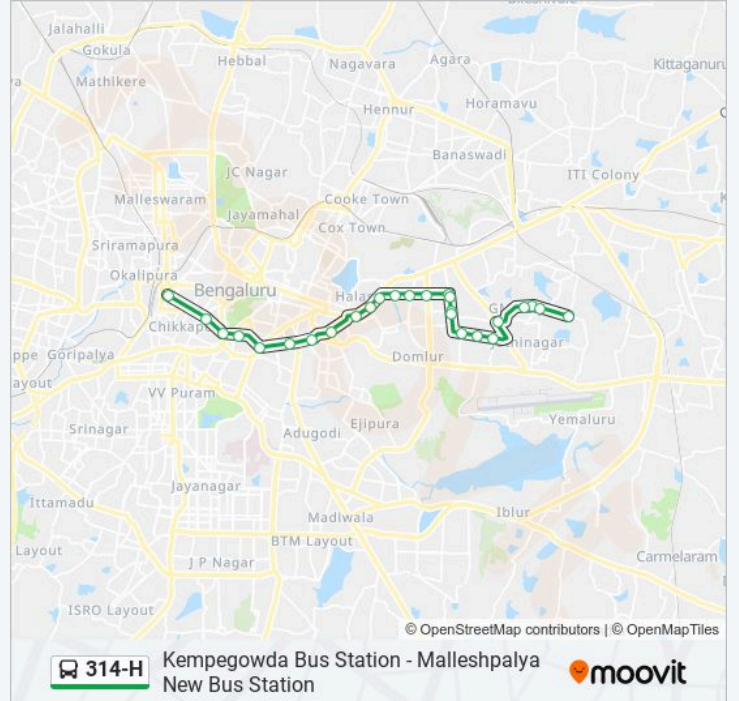

Kempegowda Bus Station Route Timetable:

Sunday	07:55 - 20:15
Monday	07:55 - 20:15
Tuesday	07:55 - 20:15
Wednesday	07:55 - 20:15
Thursday	07:55 - 20:15
Friday	07:55 - 20:15
Saturday	07:55 - 20:15

314-H bus Info**Direction:** Kempegowda Bus Station**Stops:** 26**Trip Duration:** 38 min**Line Summary:**

Richmond Circle

Richmond Circle

Pallavi Talkies

St.Marthas Hospital Corporation

Mysore Bank

Kempegowda Bus Station

Direction: Malleshpalya New Bus Station

30 stops

[VIEW LINE SCHEDULE](#)

Kempegowda Bus Station

Maharani College

K.R.Circle

St Marthas Hospital Corporation

Corporation

St.Joseph Boys High School Malya Hospital

Richmond Circle