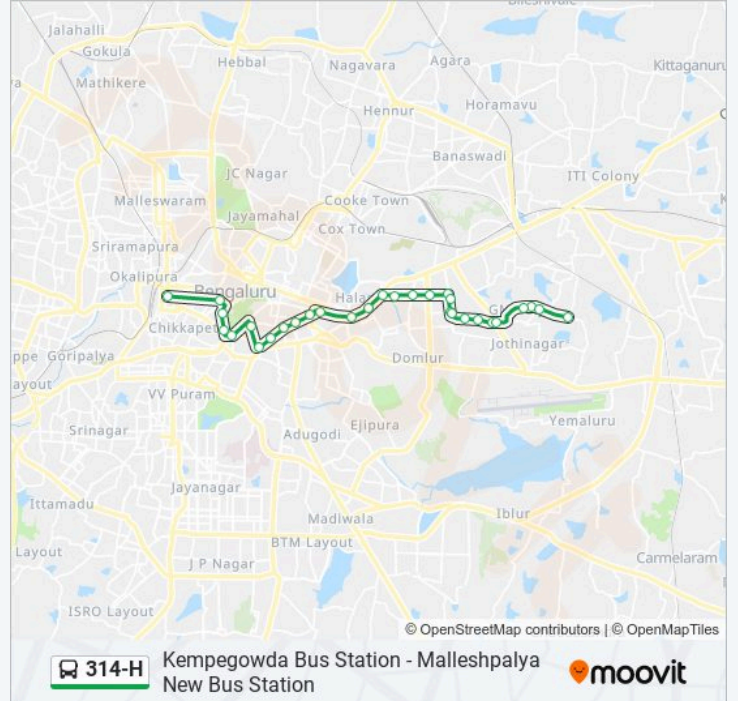

 **314-H****Kempegowda Bus Station - Malleshpalya New Bus Station**[Get The App](#)

The 314-H bus line (Kempegowda Bus Station - Malleshpalya New Bus Station) has 2 routes. For regular weekdays, their operation hours are:

(1) Kempegowda Bus Station: 07:55 - 20:15(2) Malleshpalya New Bus Station: 07:00 - 18:40

Use the Moovit App to find the closest 314-H bus station near you and find out when is the next 314-H bus arriving.

314-H bus Info

Direction: Malleshpalya New Bus Station

Stops: 30

Trip Duration: 42 min

Line Summary:

C.M.H. Hospital

Chinmaya Mission Hospital

Tippasandra

Malleshpalya New Bus Station (Vignananagar)

314-H bus time schedules and route maps are available in an offline PDF at moovitapp.com. Use the Moovit App to see live bus times, train schedule or subway schedule, and step-by-step directions for all public transit in Bengaluru.