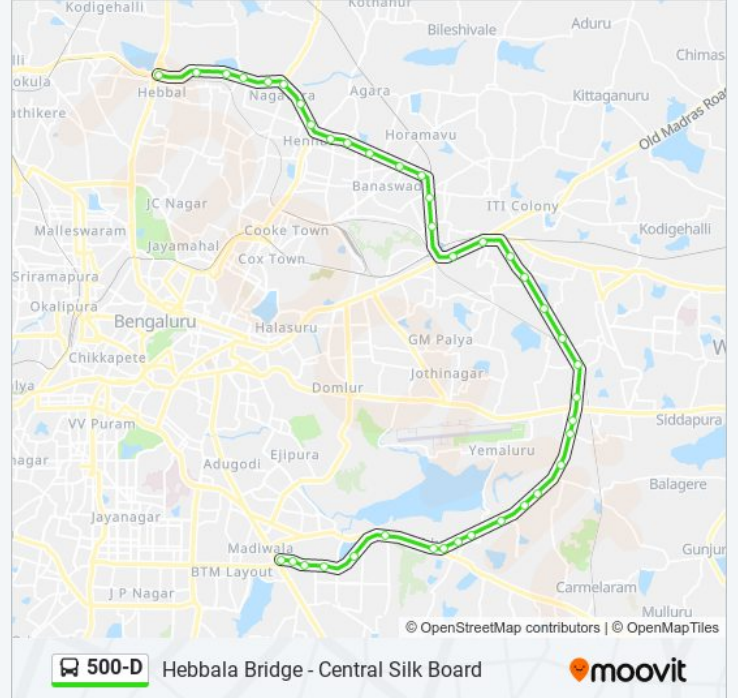

## Hebbala Bridge - Central Silk Board

Get The App

The 500-D bus line (Hebbala Bridge - Central Silk Board) has 2 routes. For regular weekdays, their operation hours are: (1) Central Silk Board: 05:20 - 21:30(2) Hebbala Bridge: 04:00 - 22:10

### 500-D bus Info

**Direction:** Hebbala Bridge

**Stops:** 39

**Trip Duration:** 81 min

**Line Summary:**

Kadubisanahalli

Multiplex Marathahalli

Marathahalli

H.B.R Layout (Ring Road)

Nagavara Junction

Manyatha Tech Park

Veerannapalya

Lumbini Garden

Kempapura

Hebbala Bridge

500-D bus time schedules and route maps are available in an offline PDF at [moovitapp.com](https://moovitapp.com). Use the [Moovit App](#) to see live bus times, train schedule or subway schedule, and step-by-step directions for all public transit in Bengaluru.