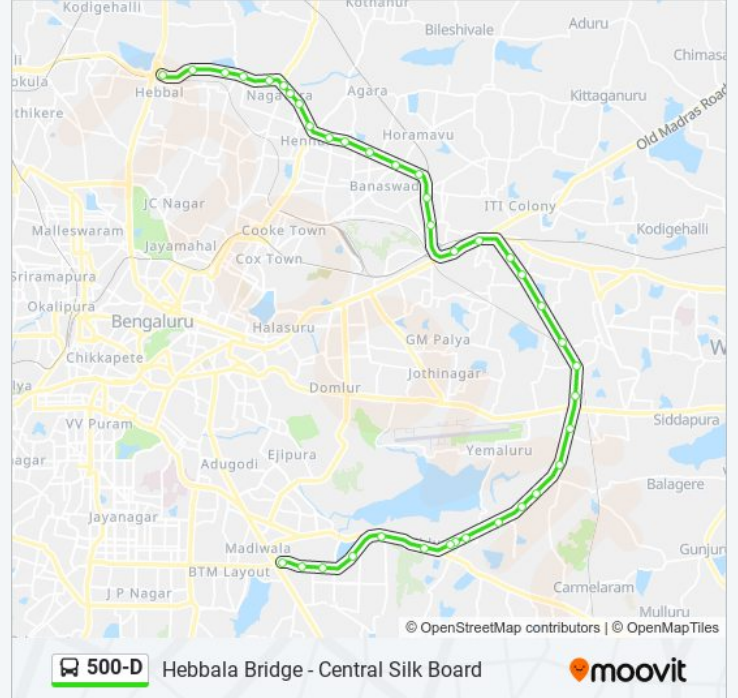

### 500-D bus Info

**Direction:** Central Silk Board

**Stops:** 38

**Trip Duration:** 64 min

**Line Summary:**

Karthik Nagara

Kalamandira Marathahalli Bridge

Multiplex Marathahalli

Agara Junction (Ring Road)

Depot 25 Gate (Ring Road)

14th Main H.S.R.Layout

S.I.Apartment (H.S.R.Layout)

Central Silk Board

### Direction: Hebbala Bridge

39 stops

[VIEW LINE SCHEDULE](#)

Central Silk Board

Central Silk Board

S.I.Apartment (H.S.R.Layout)

14th Main H.S.R.Layout

Depot 25 Gate (Ring Road)