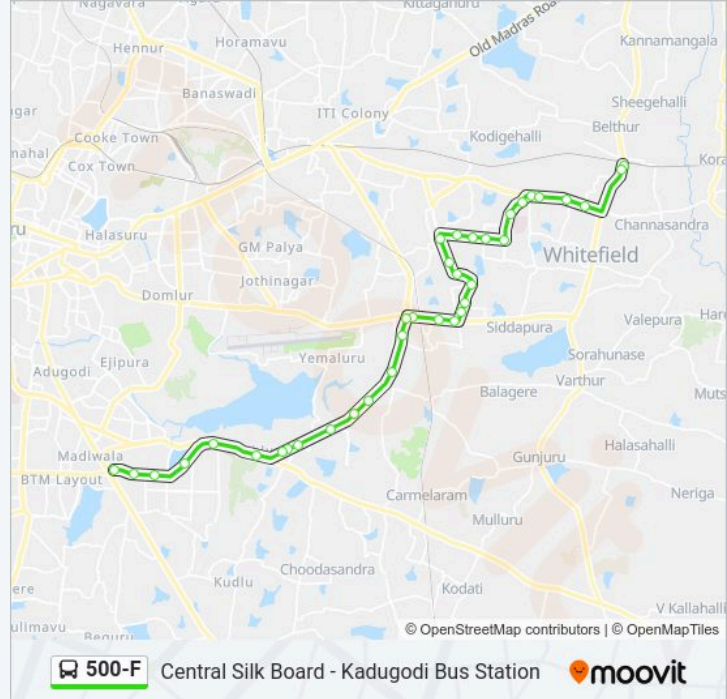

500-F bus Info

Direction: Central Silk Board

Stops: 36

Trip Duration: 53 min

Line Summary:

Marathahalli Bridge

Multiplex Marathahalli

Kadubisanahalli

Depot 25 Gate (Ring Road)

14th Main H.S.R.Layout

S.I.Apartment (H.S.R.Layout)

Central Silk Board

Direction: Kadugodi Bus Station

41 stops

[VIEW LINE SCHEDULE](#)

Central Silk Board