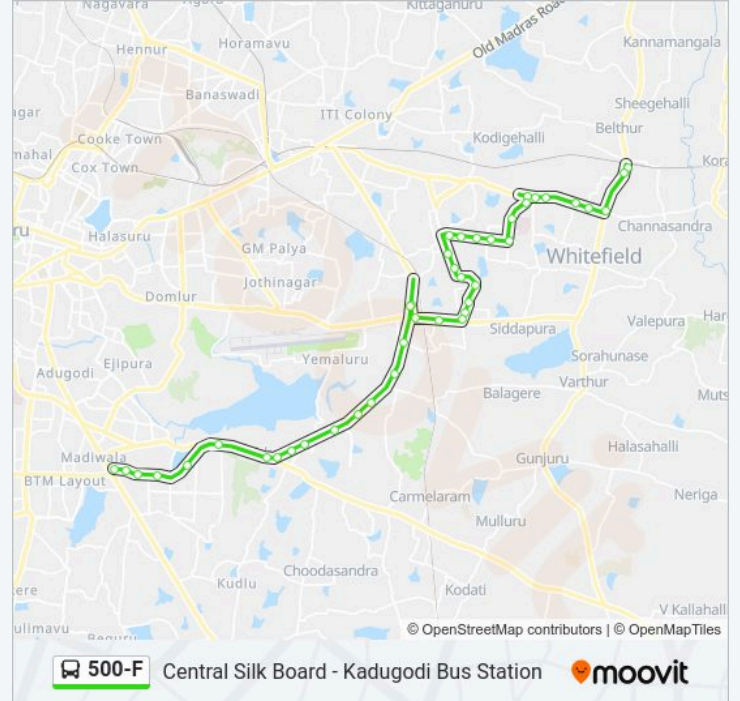

Multiplex Marathahalli

Kalamandira Marathahalli Bridge

Kalamandira Marathahalli Bridge

Marathahalli Bridge

Munnekolalu Cross (Spice Garden)

Kundalahalli Gate

Kundalahalli

B.E.M.L.Layout

A.E.C.S.Layout

C.M.R.I.T.College

Kundalahalli Colony

Prestige

Graphite India

S.A.P.Labs

I.Gate

K.T.P.O.

Whitefield Bus Station (Vydehi Hospital)

Sathya Sai Hospital

I.T.P.L Back Gate

Big Bazar I.T.P.L.

Pattandur Agrahara Gate

I.T.P.L.Whitefield

G.R Tech Park I.T.P.L

B.P.L.

Hope Farm

Kadugodi Bridge

Kadugodi Bus Station

500-F bus time schedules and route maps are available in an offline PDF at moovitapp.com. Use the Moovit App to see live bus times, train schedule or subway schedule, and step-by-step directions for all public transit in Bengaluru.

© 2024 Moovit - All Rights Reserved